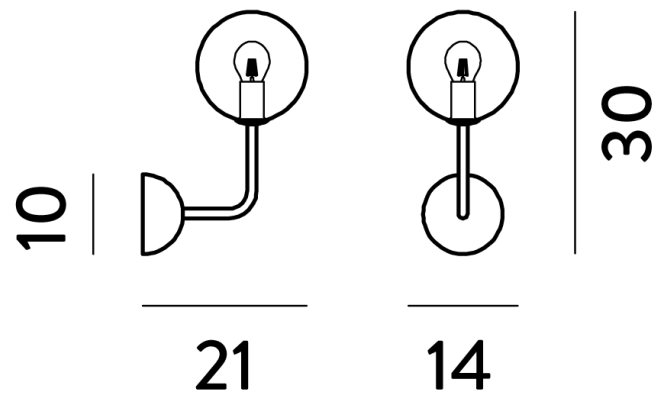

CT A/SCARLETT/BRONZE/WHITE

Scarlett Wall Light

by

Scarlett by Cangini e Tucci is a modern expression of traditional shapes. The Scarlett wall light is composed of a blown glass diffuser mounted on a minimalist metal frame, creating a striking form. Entirely handmade in Italy and available a variety of finish combinations.

Supplier	Cangini & Tucci
Country	Italy
SKU	CT A/SCARLETT/BRONZE/WHITE
Metal Finish	Bronze
Glass Finish	White

Product Dimensions

Weight	1kg
IP Rating	IP20

Materials	Blown Glass, Metal
Dimming	Dependent on globe

Source	1 x E14 40W (Max)
---------------	-------------------