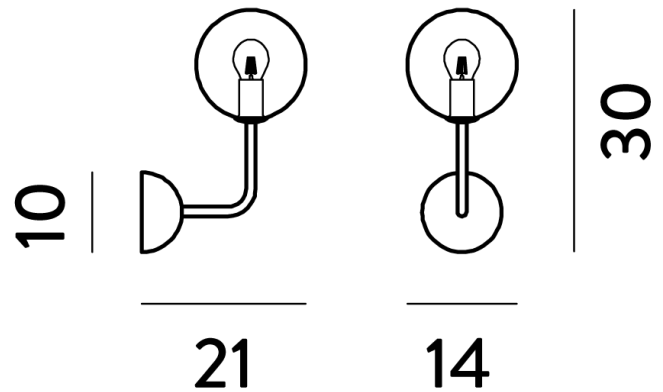

CT A/SCARLETT/BRONZE/WHITE

Scarlett Wall Light

by

Scarlett by Cangiini e Tucci is a modern expression of traditional shapes. The Scarlett wall light is composed of a blown glass diffuser mounted on a minimalist metal frame, creating a striking form. Entirely handmade in Italy and available a variety of finish combinations.

Supplier	Cangiini & Tucci
Country	Italy
SKU	CT A/SCARLETT/BRONZE/WHITE
Metal Finish	Bronze
Glass Finish	White

Product Dimensions

Weight	1kg
IP Rating	IP20

Materials	Blown Glass, Metal
Dimming	Dependent on globe

Source	1 x E14 40W (Max)
---------------	-------------------