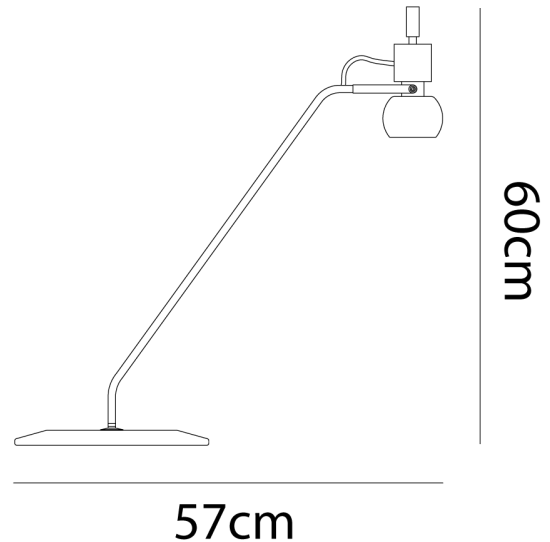

VI LT/VEGA/YELLOW/GREEN/BLUE GLASS

Vega Table Lamp

by Michele de Lucchi

Designed by Michele De Lucchi for Vistosi in 1982, the Vega table lamp bares many of the hallmarks of his Memphis period where De Lucchi rose to prominence. Vega is composed of atypical shapes which create it's unique form. Vega is offered in a standard white finish for versatile application, or in a bright multi-coloured finish characteristic of pure Memphis. This version of the Vega was revised in 2007 with De Lucchi himself with Alberto Nason to make the most of contemporary production methods.

Designer	Michele de Lucchi
Supplier	Vistosi
Country	Italy
SKU	VI LT/VEGA/YELLOW/GREEN/BLUE GLASS
Finish	Blue diffuser with yellow + green top

Product Dimensions

Weight	4.5kg	Source	1 x G9 60W	IP Rating	IP20
---------------	-------	---------------	------------	------------------	------