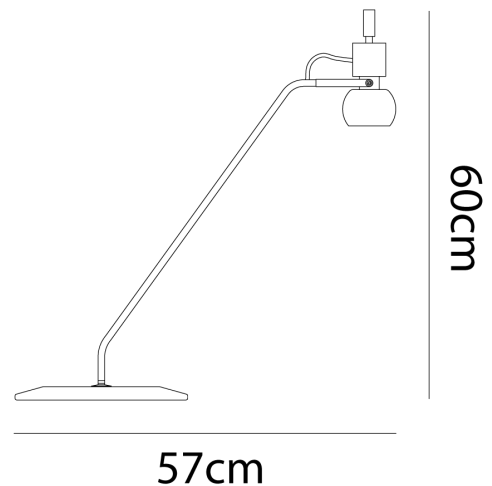

Vega Table Lamp

by Michele de Lucchi

Designed by Michele De Lucchi for Vistosi in 1982, the Vega table lamp bares many of the hallmarks of his Memphis period where De Lucchi rose to prominence. Vega is composed of atypical shapes which create it's unique form. Vega is offered in a standard white finish for versatile application, or in two bright multi-coloured finishes characteristic of pure Memphis. This version of the Vega was revised in 2007 with De Lucchi himself with Alberto Nason to make the most of contemporary production methods.

Designer	Michele de Lucchi
Supplier	Vistosi
Country	Italy
SKU	VI LT/VEGA/WHITE
Finish	All White

Product Dimensions

Weight	4.5kg	Source	1 x G9 60W	IP Rating	IP20
---------------	-------	---------------	------------	------------------	------