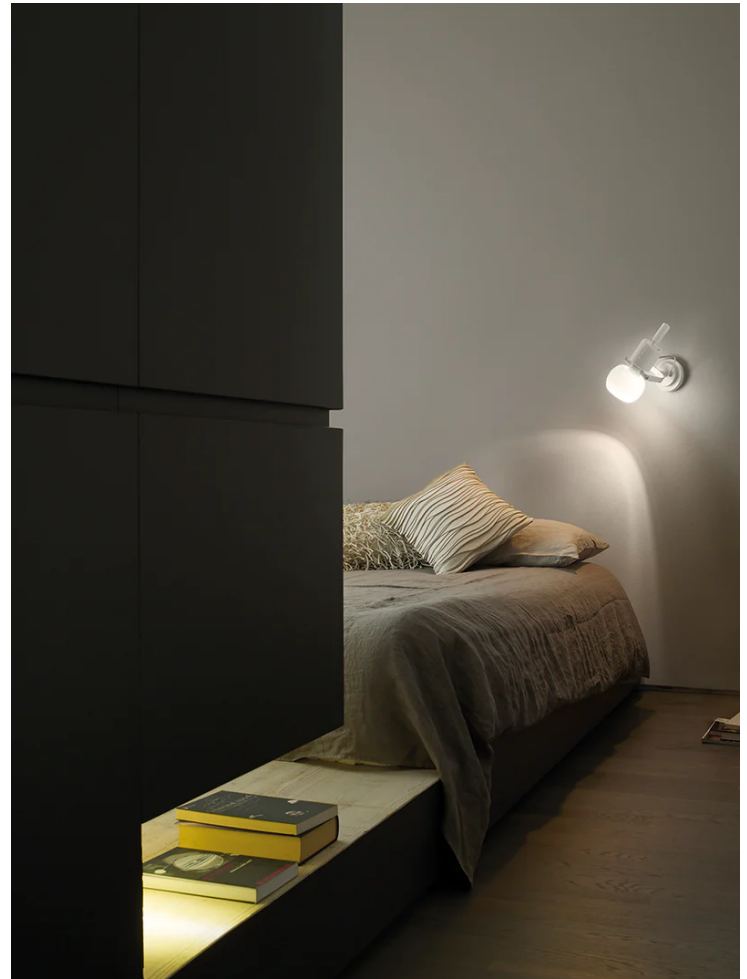

Vega Wall Light

by Michele de Lucchi

Designed by Michele De Lucchi for Vistosi in 1982, the Vega wall light bares many of the hallmarks of his Memphis period where De Lucchi rose to prominence. Vega is composed of atypical shapes which create it's unique form. Vega is offered in a standard white finish for versatile application, or in two bright multi-coloured finishes characteristic of pure Memphis. This version of the Vega was revised in 2007 with De Lucchi himself with Alberto Nason to make the most of contemporary production methods.

Designer	Michele de Lucchi
Supplier	Vistosi
Country	Italy
SKU	VI A/VEGA/WHITE
Finish	All white

Product Dimensions

Weight	1kg	Source	1 x G9 60W	IP Rating	IP20
---------------	-----	---------------	------------	------------------	------