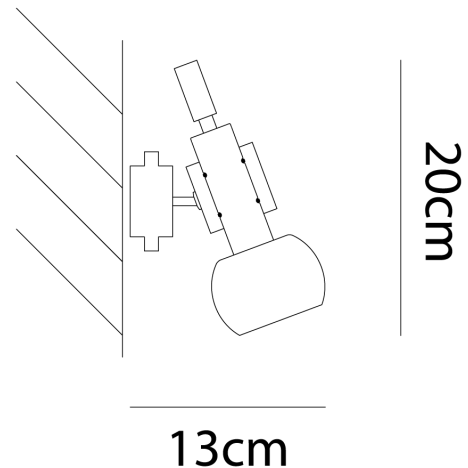

Vega Wall Light

by Michele de Lucchi

Designed by Michele De Lucchi for Vistosi in 1982, the Vega wall light bares many of the hallmarks of his Memphis period where De Lucchi rose to prominence. Vega is composed of atypical shapes which create it's unique form. Vega is offered in a standard white finish for versatile application, or in two bright multi-coloured finishes characteristic of pure Memphis. This version of the Vega was revised in 2007 with De Lucchi himself with Alberto Nason to make the most of contemporary production methods.

Designer	Michele de Lucchi
Supplier	Vistosi
Country	Italy
SKU	VI A/VEGA/WHITE
Finish	All white

Product Dimensions

Weight	1kg	Source	1 x G9 60W	IP Rating	IP20
---------------	-----	---------------	------------	------------------	------