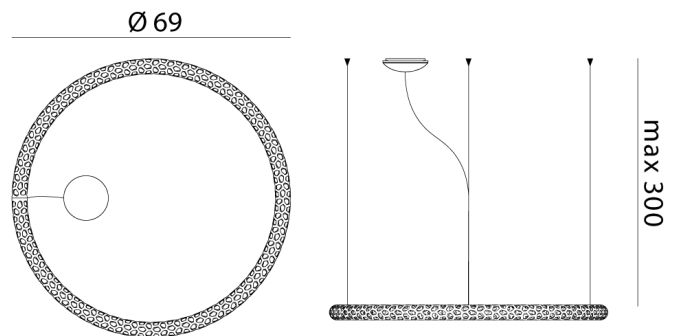

RO S/SQUIGGLE/H1/3000K/1-10V/GOLD

Squiggle Ring Pendant

by Paolo Rizzato

Inspired by the "Neon structure" by Lucio Fontana for the 9th Triennale of Milan, Squiggle is a suspended tubular exoskeleton which contains an LED strip. A sequence of irregular hexagon-shaped holes allow light to escape the metal structure, generating varying geometrical shapes: broken curved lines, the infinity symbol, and concentric rings of various sizes.

Designer	Paolo Rizzato
Supplier	Rotaliana
Country	Italy
SKU	RO S/SQUIGGLE/H1/3000K/1-10V/GOLD
Finish	Gold
Version	3000K - 1-10V Dimming
Size	H1

Product Dimensions

Weight	3.7kg	Materials	Metal	Source	40W LED
Colour Temp	3000K	Output	2800lm	CRI	90
IP Rating	IP20	Dimming	1-10v		