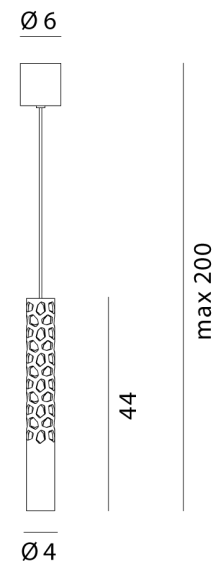

RO S/SQUIGGLE/H6/2700K/GOLD

Squiggle H6 Pendant

by Paolo Rizzatto

Inspired by the "Neon structure" by Lucio Fontana for the 9th Triennale of Milan, Squiggle is a suspended tubular exoskeleton containing an LED strip up to 6m long. A sequence of irregular hexagon-shaped holes allow light to escape the metal structure, projecting a complex array of geometric patterns, including broken curved lines and concentric rings. Squiggle comes in a wide range of designs and sizes to suit a myriad of installation possibilities, with all versions available in matt gold, black or white finish. Made in Italy.

Designer	Paolo Rizzatto
Supplier	Rotaliana
Country	Italy
SKU	RO S/SQUIGGLE/H6/2700K/GOLD
Finish	Gold
Version	2700K - No-Dimming

Weight	0.82kg
Colour Temp	2700K
IP Rating	IP20

Materials	Metal
Output	480lm
Dimming	No

Product Dimensions

Source	7.5W LED
CRI	90