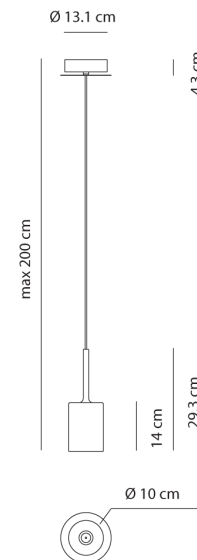

AX S/SPILLRAY/M/GR

Spillray Pendant

by Manuel & Vanessa Vivian

The Spillray collection of pendant lamps is an elegant shape play on upturned goblets. The diffusers are made of glass with chrome-plated metal canopy, gracefully illuminating any area. Available in several sizes, configurations and finish options suitable for a variety of applications. Single pendant also available with surface mounted or recessed canopy.

Designer	Manuel & Vanessa Vivian
Supplier	Axo Light
Country	Italy
SKU	AX S/SPILLRAY/M/GR
Finish	Grey
Size	Medium

Product Dimensions

Weight	1.2kg
IP Rating	IP20

Materials	Glass
Dimming	Dependent on globe

Source	1 x 12V G4 20W (Max)
---------------	----------------------