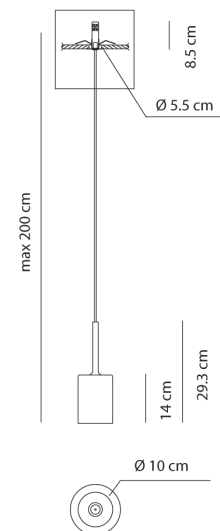

AX S/SPILLRAY/REC/M/RD

Spillray Pendant

by Manuel & Vanessa Vivian

The Spillray collection of pendant lamps is an elegant shape play on upturned goblets. The diffusers are made of glass with chrome-plated metal canopy, gracefully illuminating any area. Available in several sizes, configurations and finish options suitable for a variety of applications. Single pendant also available with surface mounted or recessed canopy.

Designer	Manuel & Vanessa Vivian
Supplier	Axo Light
Country	Italy
SKU	AX S/SPILLRAY/REC/M/RD
Finish	Red
Size	Medium Recessed

Weight	1.2kg
IP Rating	IP20

Materials	Glass
Dimming	Dependent on globe

Product Dimensions

Source	1 x 12V G4 20W (Max)
---------------	----------------------