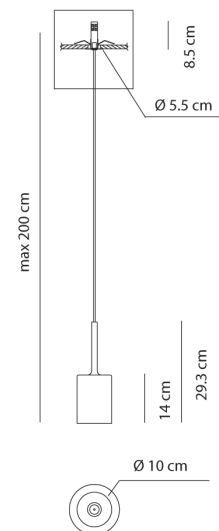

AX S/SPILLRAY/REC/M/RD

Spillray Pendant

by Manuel & Vanessa Vivian

The Spillray collection of pendant lamps is an elegant shape play on upturned goblets. The diffusers are made of glass with chrome-plated metal canopy, gracefully illuminating any area. Available in several sizes, configurations and finish options suitable for a variety of applications. Single pendant also available with surface mounted or recessed canopy.

Designer	Manuel & Vanessa Vivian
Supplier	Axo Light
Country	Italy
SKU	AX S/SPILLRAY/REC/M/RD
Finish	Red
Size	Medium Recessed

Product Dimensions

Weight	1.2kg
IP Rating	IP20

Materials	Glass
Dimming	Dependent on globe

Source	1 x 12V G4 20W (Max)
---------------	----------------------