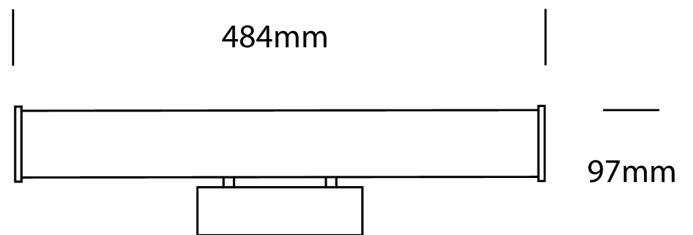

## Aqua Bathroom Wall Light

by

Aqua wall light is part of the architectural technical and sustainable lighting collection from Studio Italia. The fitting is an LED tubular wall light with IP54 for bathroom applications. Available with white or chrome end caps/base.

<b>Supplier</b>	Studio Italia
<b>Country</b>	China
<b>SKU</b>	GG A/AQUA/CH
<b>Finish</b>	Chrome

Product Dimensions

<b>Source</b>	EDISON SMD 9W LED	<b>Output</b>	862lm	<b>IP Rating</b>	IP54
<b>Dimming</b>	No				