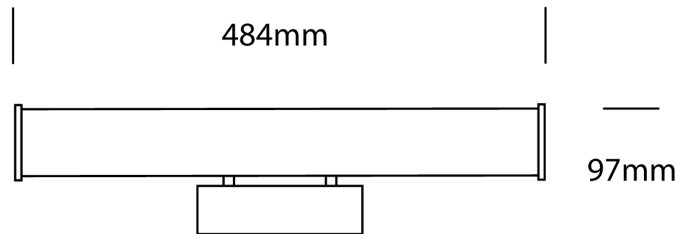

GG A/AQUA/WH

Aqua Bathroom Wall Light

by

Aqua wall light is part of the architectural technical and sustainable lighting collection from Studio Italia. The fitting is an LED tubular wall light with IP54 for bathroom applications. Available with white or chrome end caps/base.

Supplier	Studio Italia
Country	China
SKU	GG A/AQUA/WH
Finish	White

Product Dimensions

Source	EDISON SMD 9W LED	Output	862lm	IP Rating	IP54
Dimming	No				