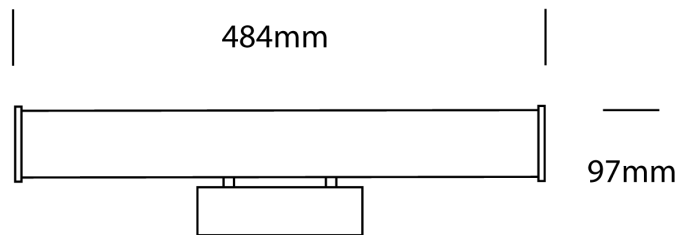

GG A/AQUA/WH

Aqua Bathroom Wall Light

by

Aqua wall light is part of the architectural technical and sustainable lighting collection from Studio Italia. The fitting is an LED tubular wall light with IP54 for bathroom applications. Available with white or chrome end caps/base.

Supplier Studio Italia

Country China

SKU GG A/AQUA/WH

Finish White

Product Dimensions

Source EDISON SMD 9W LED

Output 862lm

IP Rating IP54