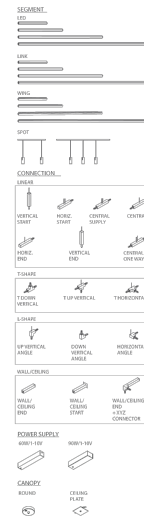

NE S/LINE/SYS/UP/VERT/BK

Linescapes System

by

Linescapes is a modular system that, installed both on the ceiling and on the wall, completely changes the approach to direct and indirect lighting. Highly performing both in the linear and spot version. The singular modules are connected by quick moulded polymer connectors, which enable rapid jack installation and a 360 degree rotation. The different elements allow the composition of continuous lines and edges, with a luminous efficiency and an excellent diffusion degree, through an opaline diffuser in polycarbonate. The system has been studied to provide user friendly maintenance. Nemo has efficiently solved the problem of replacing LED built-in sources, whereby the single lighting elements can be easily changed. Please refer to The Linescapes System Collection brochure for more information.

Supplier	Nemo
Country	Italy
SKU	NE S/LINE/SYS/UP/VERT/BK
Finish	White

Product Dimensions

Materials	Aluminium + PC + ABS	IP Rating	IP20
------------------	----------------------	------------------	------