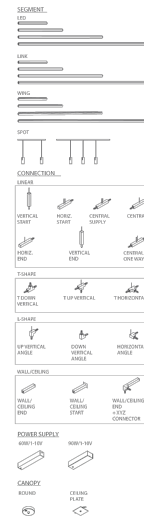

NE S/LINE/SYS/UP/VERT/BK

## Linescapes System

by

Linescapes is a modular system that, installed both on the ceiling and on the wall, completely changes the approach to direct and indirect lighting. Highly performing both in the linear and spot version. The singular modules are connected by quick moulded polymer connectors, which enable rapid jack installation and a 360 degree rotation. The different elements allow the composition of continuous lines and edges, with a luminous efficiency and an excellent diffusion degree, through an opaline diffuser in polycarbonate. The system has been studied to provide user friendly maintenance. Nemo has efficiently solved the problem of replacing LED built-in sources, whereby the single lighting elements can be easily changed. Please refer to The Linescapes System Collection brochure for more information.

<b>Supplier</b>	Nemo
<b>Country</b>	Italy
<b>SKU</b>	NE S/LINE/SYS/UP/VERT/BK
<b>Finish</b>	White

### Product Dimensions

<b>Materials</b>	Aluminium + PC + ABS	<b>IP Rating</b>	IP20
------------------	----------------------	------------------	------