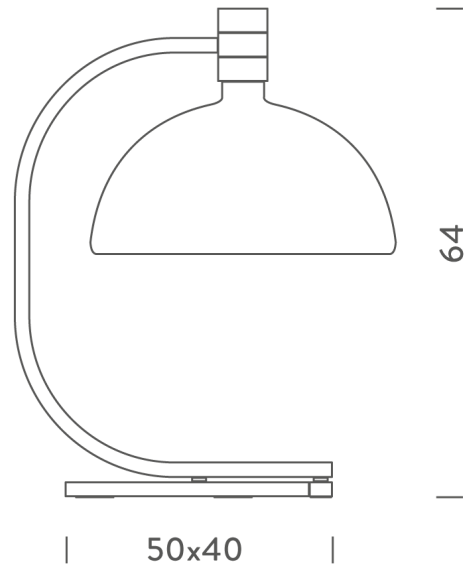

## AS1C Table Lamp

by Franco Albini

AS1C table lamp with structure in chromed or black chromed metal. Cup-shaped diffuser, in opal white glass. Flood beam distribution, dimmer on the cable. Classic design by Franco Albini.

<b>Designer</b>	Franco Albini
<b>Supplier</b>	Nemo
<b>Country</b>	Italy
<b>SKU</b>	NE LT/AS1C/BLACK CHROME
<b>Finish</b>	Black

Product Dimensions

<b>Weight</b>	7.12kg	<b>Source</b>	1 x E27 70W	<b>Dimming</b>	Dimmer on cable
---------------	--------	---------------	-------------	----------------	-----------------