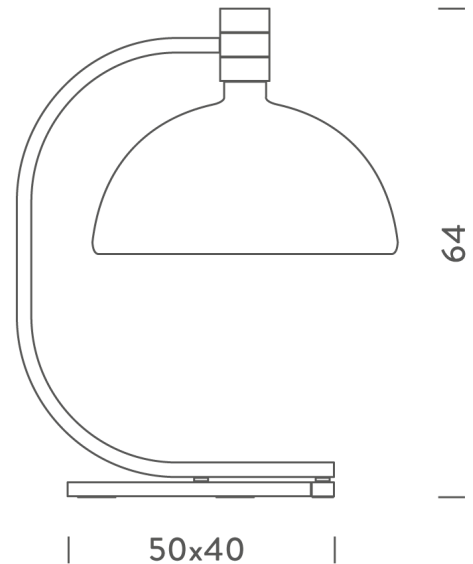

## AS1C Table Lamp

by Franco Albini

AS1C table lamp with structure in chromed or black chromed metal. Cup-shaped diffuser, in opal white glass. Flood beam distribution, dimmer on the cable. Classic design by Franco Albini.

<b>Designer</b>	Franco Albini
<b>Supplier</b>	Nemo
<b>Country</b>	Italy
<b>SKU</b>	NE LT/AS1C/CHROME
<b>Finish</b>	Chrome

Product Dimensions

<b>Weight</b>	7.12kg	<b>Source</b>	1 x E27 70W	<b>Dimming</b>	Dimmer on cable
---------------	--------	---------------	-------------	----------------	-----------------