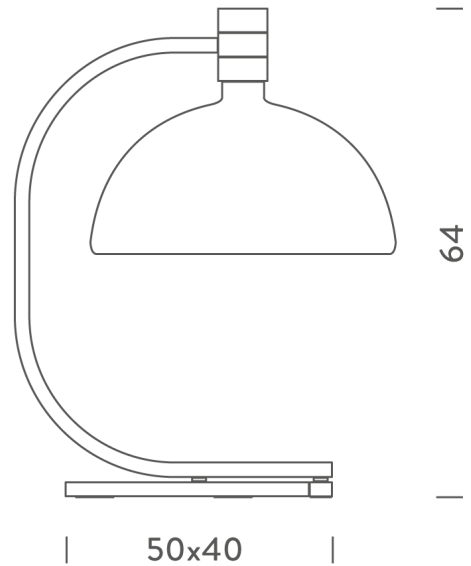

## AS1C Table Lamp

by Franco Albini

AS1C table lamp with structure in chromed or black chromed metal. Cup-shaped diffuser, in opal white glass. Flood beam distribution, dimmer on the cable. Classic design by Franco Albini.

<b>Designer</b>	Franco Albini
<b>Supplier</b>	Nemo
<b>Country</b>	Italy
<b>SKU</b>	NE LT/AS1C/CHROME
<b>Finish</b>	Chrome

Product Dimensions

<b>Weight</b>	7.12kg	<b>Source</b>	1 x E27 70W	<b>Dimming</b>	Dimmer on cable
---------------	--------	---------------	-------------	----------------	-----------------