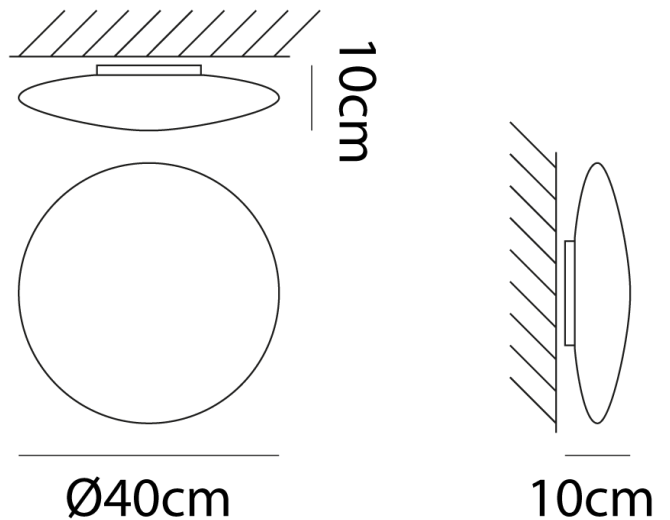

## Saba Ceiling Light

by

Saba is a simple and elegant fitting that can be mounted both as a ceiling or wall lamp. The lenticular shape of the satin-finish blown glass makes it an excellent choice for ambient lighting. Available in four sizes.

<b>Supplier</b>	Vistosi
<b>Country</b>	Italy
<b>SKU</b>	VI PL/SABA/40
<b>Size</b>	40cm

Product Dimensions

<b>Weight</b>	3.5kg
<b>Emission</b>	Diffused

<b>Materials</b>	Blown glass
<b>IP Rating</b>	IP20

<b>Source</b>	1 x E27 70W (Max)
<b>Dimming</b>	Dependent on globe