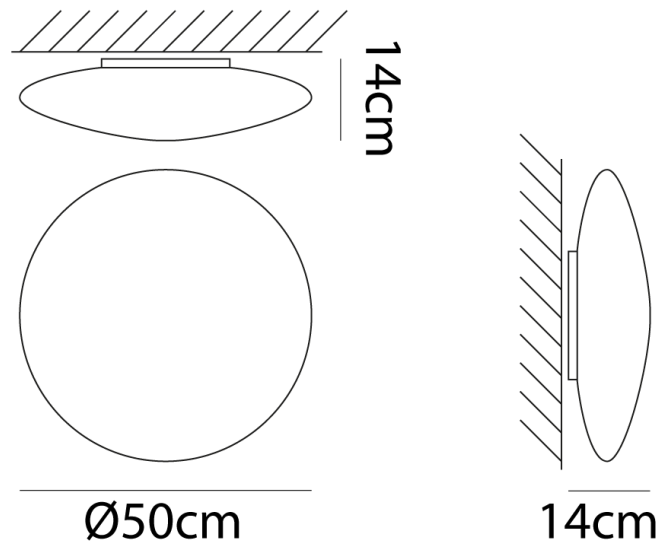

VI PL/SABA/50

Saba Ceiling Light

by

Saba is a simple and elegant fitting that can be mounted both as a ceiling or wall lamp. The lenticular shape of the satin-finish blown glass makes it an excellent choice for ambient lighting. Available in four sizes.

Supplier	Vistosi
Country	Italy
SKU	VI PL/SABA/50
Size	50cm

Product Dimensions

Weight	4kg
Emission	Diffused

Materials	Blown glass
IP Rating	IP20

Source	2 x E27 70W (Max)
Dimming	Dependent on globe