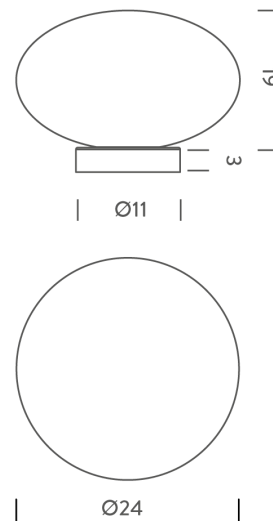

NE LT/MAGA

Maga Table Lamp

by

The Maga table lamp emits a soft diffused light from its opal glass diffuser. The intriguing elliptical shape of the body adds a simple and elegant touch, making it suitable for any interior setting.

Supplier	Nemo
Country	Italy
SKU	NE LT/MAGA
Size	Medium

Product Dimensions

Weight	1.1kg	Materials	polymer+glass	Source	1 x E14 46W (Max)
Emission	Diffused	Notes	On/Off switch		