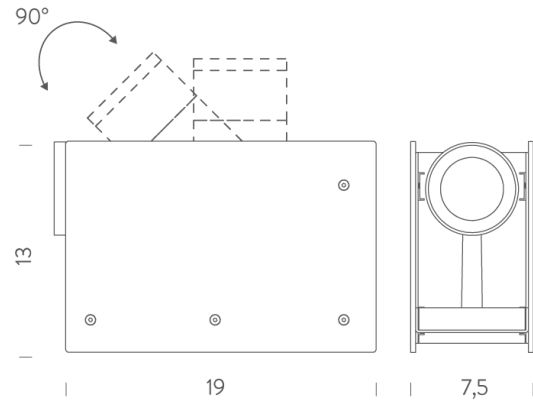

## Plint Floor Spot

by Massimo Colagrande

The Plint LED floor spot challenges the notions of conventional spotlights with its flexible installation and excellent light quality. The integrated design of the high-performing spot with variable optics (15 to 55 degree beam) in a solid metal structure allow PLINT to be freely positioned for discreet and precise accent lighting. Dimming and a 90 degree orientable head provides a plethora of illumination possibilities, making Plint a versatile and innovative tool for any project. Available in matte black finish.

### Product Dimensions

<b>Weight</b>	1.3kg
<b>Colour Temp</b>	3000K
<b>Emission</b>	Adjustable beam 15-55 degrees, orientable spot 90 drees

<b>Materials</b>	Metal
<b>Output</b>	900lm
<b>IP Rating</b>	IP20