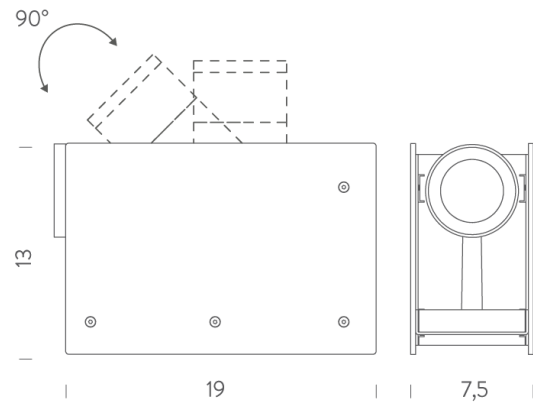

ILTI PT/PLINT/3000K/BLACK

Plint Floor Spot

by Massimo Colagrande

The Plint LED floor spot challenges the notions of conventional spotlights with its flexible installation and excellent light quality. The integrated design of the high-performing spot with variable optics (15 to 55 degree beam) in a solid metal structure allow PLINT to be freely positioned for discreet and precise accent lighting. Dimming and a 90 degree orientable head provides a plethora of illumination possibilities, making Plint a versatile and innovative tool for any project. Available in matte black finish.

Designer	Massimo Colagrande
Supplier	Ilti Luce
Country	China
SKU	ILTI PT/PLINT/3000K/BLACK
Version	3000K

Product Dimensions

Weight	1.3kg	Materials	Metal	Source	13W LED
Colour Temp	3000K	Output	900lm	CRI	90
Emission	Adjustable beam 15-55 degrees, orientable spot 90 drees	IP Rating	IP20	Dimming	Dimmer on cable