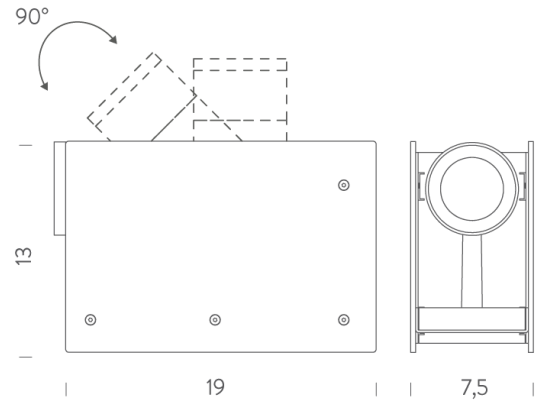

NE PT/PLINT/3000K/BLACK

Plint Floor Spot

by Massimo Colagrande

The Plint LED floor spot challenges the notions of conventional spotlights with its flexible installation and excellent light quality. The integrated design of the high-performing spot with variable optics (15 to 55 degree beam) in a solid metal structure allow PLINT to be freely positioned for discreet and precise accent lighting. Dimming and a 90 degree orientable head provides a plethora of illumination possibilities, making Plint a versatile and innovative tool for any project. Available in matte black finish.

Designer	Massimo Colagrande
Supplier	Nemo
Country	Italy
SKU	NE PT/PLINT/3000K/BLACK
Version	3000K

Product Dimensions

Weight	1.3kg
Colour Temp	3000K
Emission	Adjustable beam 15-55 degrees, orientable spot 90 drees