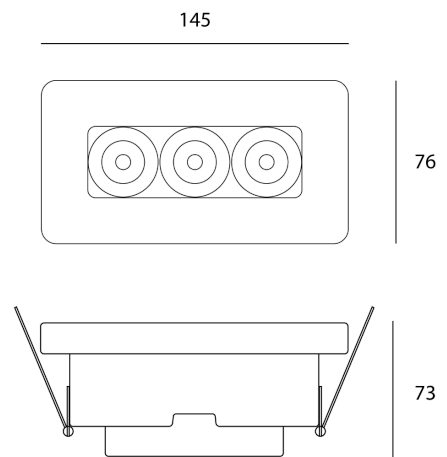

### Product Dimensions

<b>Materials</b>	Gypsum	<b>Source</b>	11W LED	<b>Colour Temp</b>	3000K
<b>Output</b>	800lm	<b>CRI</b>	90	<b>Dimming</b>	PHASE