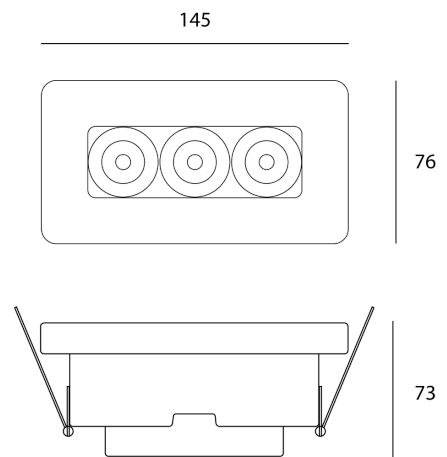

LI GYPSUM/3/WH/BK

Gypsum 3 LED Recessed Downlight

by

Gypsum 3 downlight in white with black interior. Gypsum body with minimalist design for contemporary applications. Driver supplied. Suited for residential and commercial projects with bulk quantities available to order.

Supplier	Studio Italia
Country	China
SKU	LI GYPSUM/3/WH/BK
Finish	White

Product Dimensions

Materials	Gypsum	Source	11W LED	Colour Temp	3000K
Output	800lm	CRI	90	Dimming	PHASE