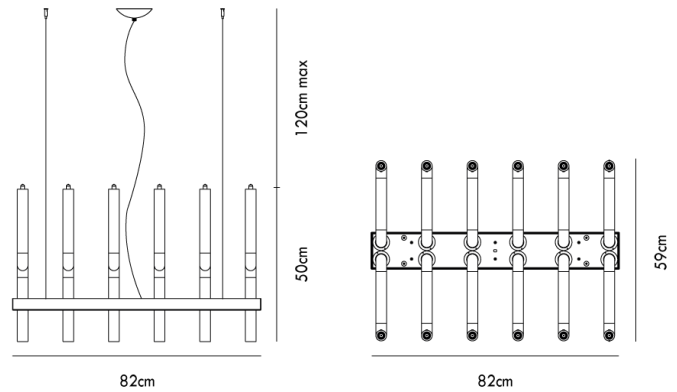

### Product Dimensions

<b>Weight</b>	9kg	<b>Materials</b>	Glass	<b>Source</b>	8 x G9 33W (Max)
<b>IP Rating</b>	IP20	<b>Dimming</b>	Dependent on globe		