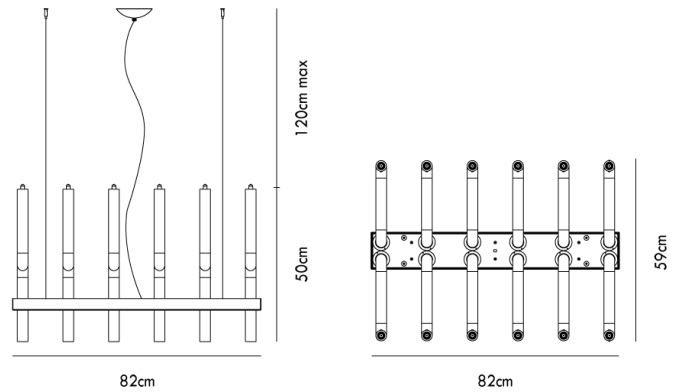

### Product Dimensions

<b>Weight</b>	9kg	<b>Materials</b>	Glass	<b>Source</b>	8 x G9 33W (Max)
<b>IP Rating</b>	IP20	<b>Dimming</b>	Dependent on globe		