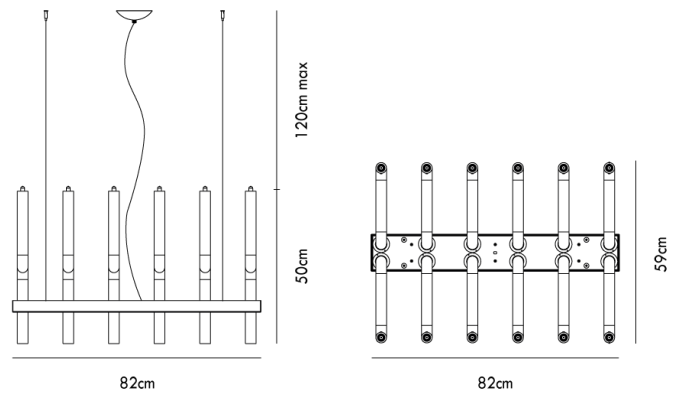

VI S/STARDUST/SQ

Stardust Rectangular Chandelier

by Francesco Lucchese

Evoking visions of star lit night skies, the Stardust Square Pendant features a network of arms made of mouth blown and handcrafted crystal glass. The metal frames hide an original fastening system of the arms and cabling system, for a clean and elegant look.

Designer	Francesco Lucchese
Supplier	Vistosi
Country	Italy
SKU	VI S/STARDUST/SQ
Finish	Crystal

Product Dimensions

Weight	9kg	Materials	Glass	Source	8 x G9 33W (Max)
IP Rating	IP20	Dimming	Dependent on globe		