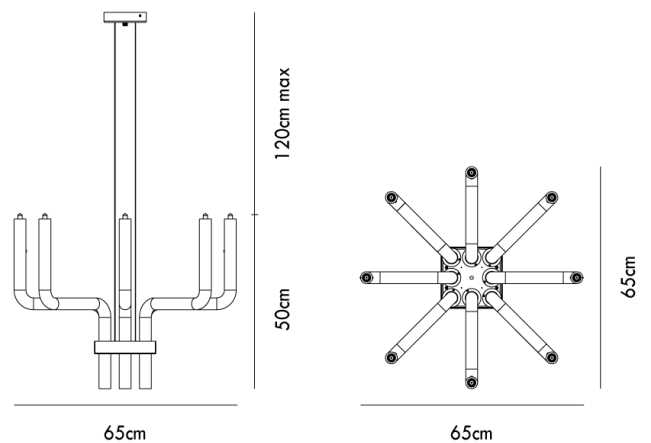

### Product Dimensions

<b>Weight</b>	14kg	<b>Materials</b>	Blown Glass	<b>Source</b>	12 x G9 33W (Max)
<b>IP Rating</b>	IP20	<b>Dimming</b>	Dependent on globe		