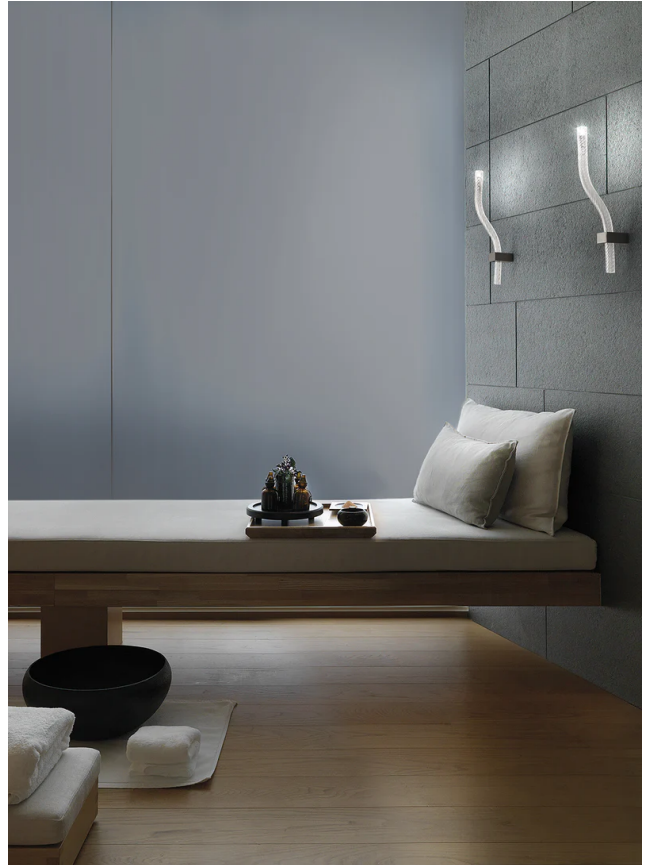

VI A/STARDUST/1

Stardust Wall Light

by Francesco Lucchese

Evoking visions of star lit night skies, the Stardust Wall Light features a single arm made of mouth blown and handcrafted crystal glass. The metal frame hide an original fastening system and cabling system, for a clean and elegant look.

Designer	Francesco Lucchese
Supplier	Vistosi
Country	Italy
SKU	VI A/STARDUST/1
Finish	Crystal

Product Dimensions

Weight	1kg
IP Rating	IP20

Materials	Blown Glass
Dimming	Dependent on globe

Source	1 x G9 60W (Max)
---------------	------------------