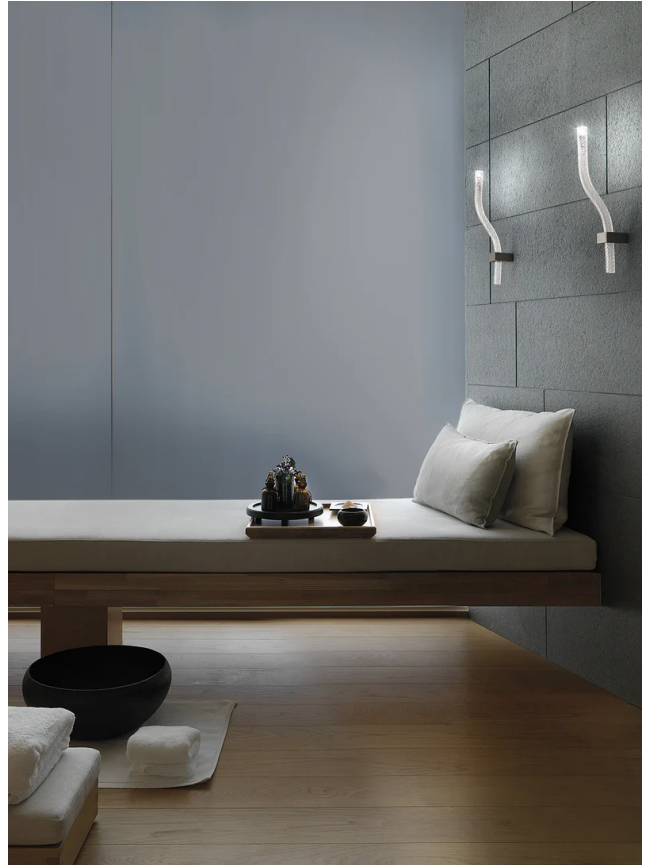

VI A/STARDUST/1

Stardust Wall Light

by Francesco Lucchese

Evoking visions of star lit night skies, the Stardust Wall Light features a single arm made of mouth blown and handcrafted crystal glass. The metal frame hide an original fastening system and cabling system, for a clean and elegant look.

Designer	Francesco Lucchese
Supplier	Vistosi
Country	Italy
SKU	VI A/STARDUST/1
Finish	Crystal

Product Dimensions

Weight	1kg	Materials	Blown Glass	Source	1 x G9 60W (Max)
IP Rating	IP20	Dimming	Dependent on globe		