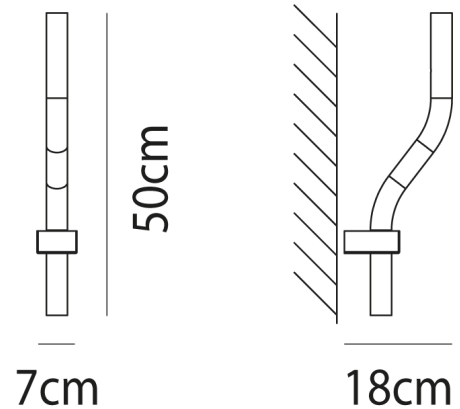

VI A/STARDUST/1

Stardust Wall Light

by Francesco Lucchese

Evoking visions of star lit night skies, the Stardust Wall Light features a single arm made of mouth blown and handcrafted crystal glass. The metal frame hide an original fastening system and cabling system, for a clean and elegant look.

Designer	Francesco Lucchese
Supplier	Vistosi
Country	Italy
SKU	VI A/STARDUST/1
Finish	Crystal

Product Dimensions

Weight	1kg
IP Rating	IP20

Materials	Blown Glass
Dimming	Dependent on globe

Source	1 x G9 60W (Max)
---------------	------------------