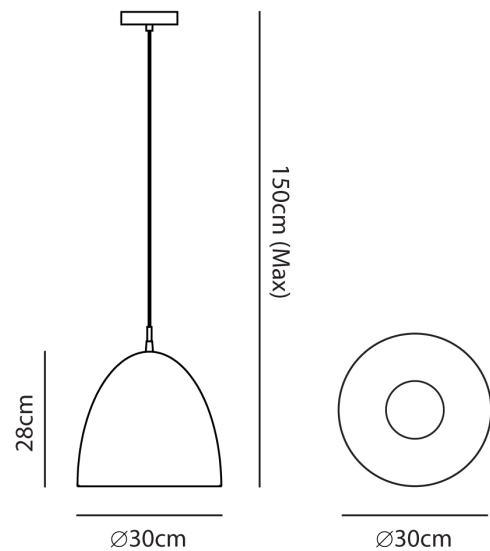

## Helios Pendant

by

The Helios is a dome shaped pendant with a ribbed metalized inner shade. Helios creates a diffused light with a chrome plate in front of the the lamp source. Suitable for kitchen island benches and above dining tables in residential or commercial settings. Available with a matt black, gloss black or gloss white finish.

### Product Dimensions

<b>Materials</b>	Aluminium	<b>Source</b>	1 x E27 100W	<b>Dimming</b>	Dependent on globe
<b>Notes</b>	150cm max drop				