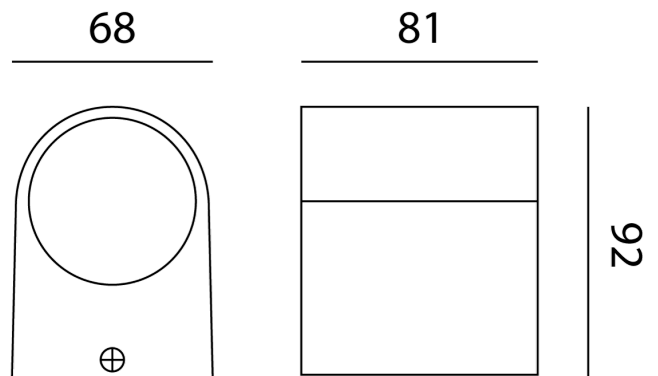

LT A/EPSILON/GRA

Epsilon Exterior Wall Light

by

Epsilon is an IP55 exterior grade fitting for wall or step light applications. Can be installed in up or down position for indirect and accent lighting in outdoor areas.

Supplier Studio Italia

Country China

SKU LT A/EPSILON/GRA

Finish Graphite

Product Dimensions

Materials Aluminium

Source 3W LED

Colour Temp 3000K

Output 110lm

CRI 80

Emission 80 degree beam

IP Rating IP55

Dimming No