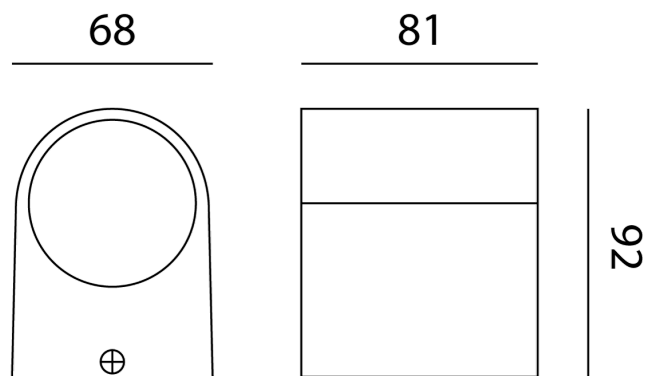

LT A/EPSILON/GRA

Epsilon Exterior Wall Light

by

Epsilon is an IP55 exterior grade fitting for wall or step light applications. Can be installed in up or down position for indirect and accent lighting in outdoor areas.

Supplier	Studio Italia
Country	China
SKU	LT A/EPSILON/GRA
Finish	Graphite

Product Dimensions

Materials	Aluminium	Source	3W LED	Colour Temp	3000K
Output	110lm	CRI	80	Emission	80 degree beam
IP Rating	IP55	Dimming	No		