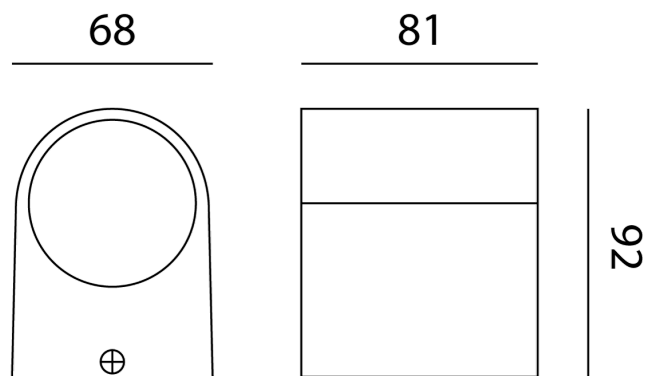

## Epsilon Exterior Wall Light

by

Epsilon is an IP55 exterior grade fitting for wall or step light applications. Can be installed in up or down position for indirect and accent lighting in outdoor areas.

<b>Supplier</b>	Studio Italia
<b>Country</b>	China
<b>SKU</b>	LT A/EPSILON/GRA
<b>Finish</b>	Graphite

Product Dimensions

<b>Materials</b>	Aluminium	<b>Source</b>	3W LED	<b>Colour Temp</b>	3000K
<b>Output</b>	110lm	<b>CRI</b>	80	<b>Emission</b>	80 degree beam
<b>IP Rating</b>	IP55	<b>Dimming</b>	No		