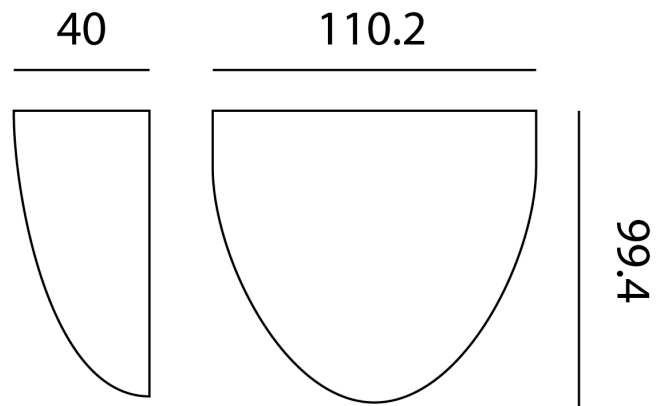

LT A/DELTA/GRA

Delta Exterior Wall Light

by

Delta is an IP54 exterior grade fitting for wall or step light applications. Can be installed in up or down position for indirect and accent lighting in outdoor areas.

Supplier	Studio Italia
Country	China
SKU	LT A/DELTA/GRA
Finish	Graphite

Product Dimensions

Materials	Aluminium
Output	120lm
IP Rating	IP54

Source	3W LED
CRI	80
Dimming	No

Colour Temp	3000K
Emission	80 degree beam