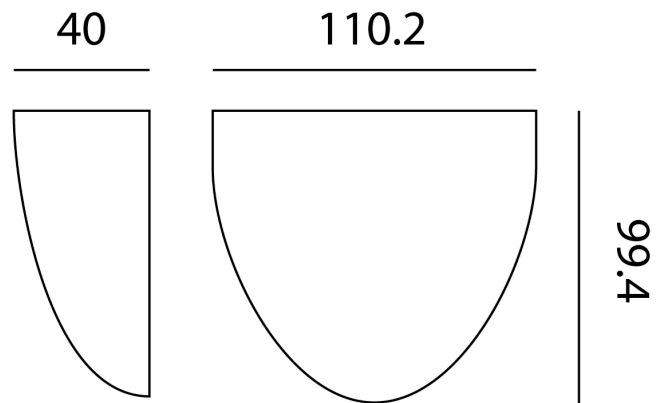

LT A/DELTA/GRA

Delta Exterior Wall Light

by

Delta is an IP54 exterior grade fitting for wall or step light applications. Can be installed in up or down position for indirect and accent lighting in outdoor areas.

Supplier	Studio Italia
Country	China
SKU	LT A/DELTA/GRA
Finish	Graphite

Product Dimensions

Materials	Aluminium	Source	3W LED	Colour Temp	3000K
Output	120lm	CRI	80	Emission	80 degree beam
IP Rating	IP54	Dimming	No		