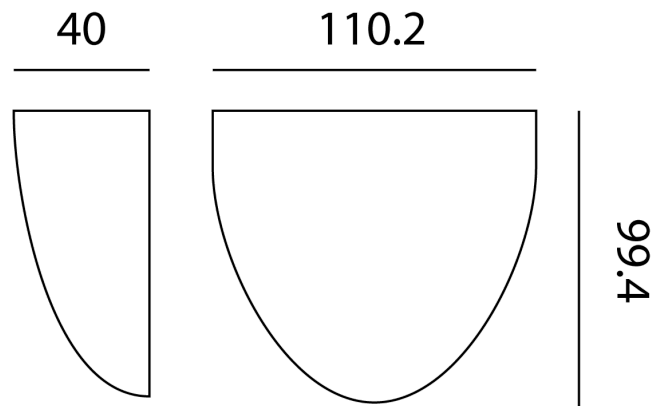

LT A/DELTA/GRA

Delta Exterior Wall Light

by

Delta is an IP54 exterior grade fitting for wall or step light applications. Can be installed in up or down position for indirect and accent lighting in outdoor areas.

| | |
|-----------------|----------------|
| Supplier | Studio Italia |
| Country | China |
| SKU | LT A/DELTA/GRA |
| Finish | Graphite |

Product Dimensions

| | | | | | |
|------------------|-----------|----------------|--------|--------------------|----------------|
| Materials | Aluminium | Source | 3W LED | Colour Temp | 3000K |
| Output | 120lm | CRI | 80 | Emission | 80 degree beam |
| IP Rating | IP54 | Dimming | No | | |