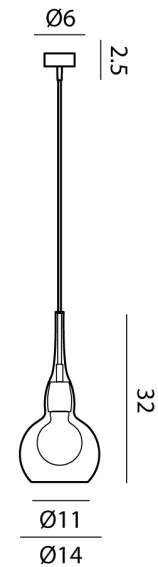

CT S/300G/TR/WH

300G Pendant

by

300g is an Italian made mouth blown glass pendant. The curvature of the light's design instantly softens a space and is well suited to dining rooms and kitchens. Available in transparent glass with white detail.

Supplier	Cangini & Tucci
Country	Italy
SKU	CT S/300G/TR/WH
Finish	Crystal

Product Dimensions

Weight	0.6kg	Materials	Blown Glass	Source	1 x E27 70W (Max)
Dimming	Dependent on globe				