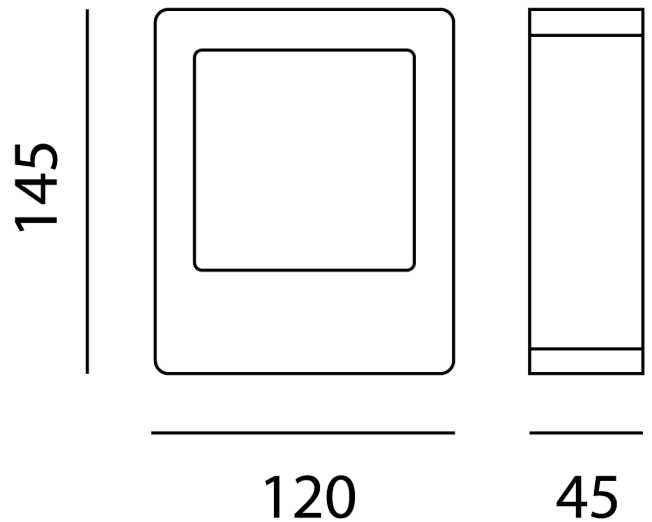

LT A/BETA/GRA

Beta Exterior Wall Light

by

Beta exterior wall light made from die-cast aluminium in graphite finish. Built in 6W LED provides indirect illumination for accent lighting applications in outdoor areas.

Supplier	Studio Italia
Country	China
SKU	LT A/BETA/GRA
Finish	Graphite

Product Dimensions

Materials	Aluminium
Output	290lm
IP Rating	IP54

Source	6W LED
CRI	80
Dimming	No

Colour Temp	3000K
Emission	Indirect