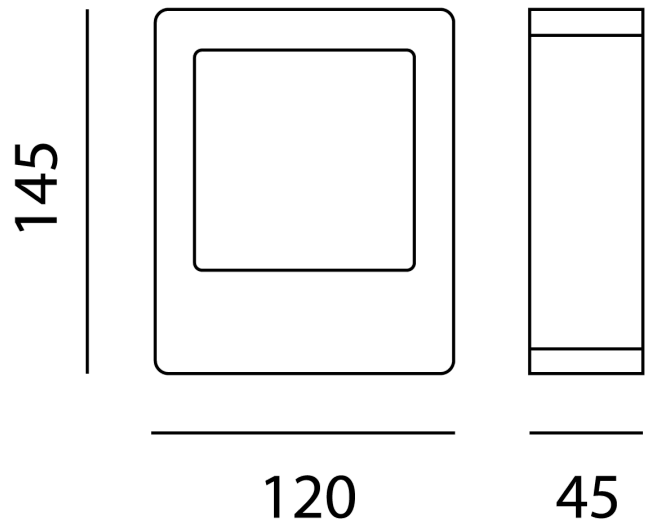

LT A/BETA/GRA

Beta Exterior Wall Light

by

Beta exterior wall light made from die-cast aluminium in graphite finish. Built in 6W LED provides indirect illumination for accent lighting applications in outdoor areas.

Supplier Studio Italia

Country China

SKU LT A/BETA/GRA

Finish Graphite

Product Dimensions

Materials Aluminium

Output 290lm

IP Rating IP54

Source 6W LED

CRI 80

Dimming No

Colour Temp 3000K

Emission Indirect