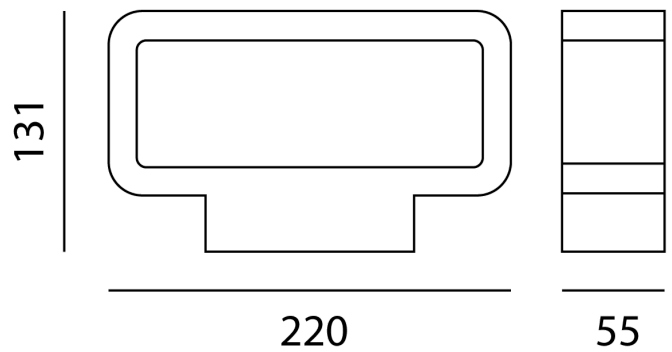

LT A/ALPHA/GRA

Alpha Outdoor Wall Light

by

Alpha exterior wall light with indirect illumination and weather resistant anthracite finish. Simple contemporary design for outdoor applications. Equipped with in-built 6W LED with non-dimmable driver.

Supplier	Studio Italia
Country	China
SKU	LT A/ALPHA/GRA
Finish	Graphite

Product Dimensions

Materials	Aluminium
Output	290lm
IP Rating	IP54

Source	6W LED
CRI	80
Dimming	No

Colour Temp	3000K
Emission	Indirect