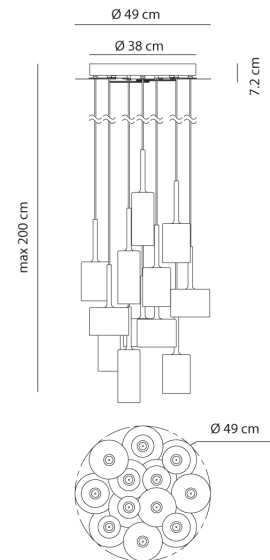

AX S/SPILLRAY/12/GR

Spillray Chandelier

by Manuel & Vanessa Vivian

The Spillray collection of pendant lamps is an elegant shape play on upturned goblets. The diffusers are made of glass with chrome-plated metal canopy, gracefully illuminating any area. Available in several sizes, configurations and finish options suitable for a variety of applications. Single pendant also available with surface mounted or recessed canopy.

Designer	Manuel & Vanessa Vivian
Supplier	Axo Light
Country	Italy
SKU	AX S/SPILLRAY/12/GR
Finish	Grey
Size	12L

Product Dimensions

Weight	13.5kg
IP Rating	IP20

Materials	Glass
Dimming	Dependent on globe

Source	12 x 12V G4 20W (Max)
---------------	-----------------------