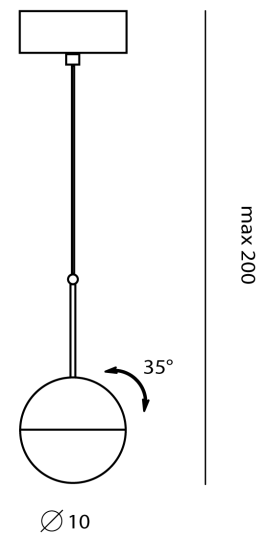

## Dora Single Pendant

by Ting Ting Chang

The Dora collection from SEED Design draws inspiration from the designer Ting Ting Chang's childhood. Utilising the latest LED technology within an elegant form, the Dora single pendant light combines a metal and glass for a playful modern design. Embedded LED source produces a gentle illumination which can be directed via a 35 degree adjustable shade. The petite size of the single pendant is ideal for cluster formations. Available in three finish options.

### Product Dimensions

<b>Materials</b>	Glass	<b>Source</b>	7W LED	<b>Colour Temp</b>	3000K
<b>Output</b>	550lm	<b>CRI</b>	90	<b>Dimming</b>	No
<b>Notes</b>	35 degree adjustability				