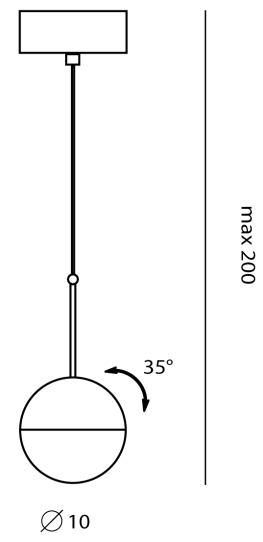

SE S/DORA/P/BRA

Dora Single Pendant

by Ting Ting Chang

The Dora collection from SEED Design draws inspiration from the designer Ting Ting Chang's childhood. Utilising the latest LED technology within an elegant form, the Dora single pendant light combines a metal and glass for a playful modern design. Embedded LED source produces a gentle illumination which can be directed via a 35 degree adjustable shade. The petite size of the single pendant is ideal for cluster formations. Available in three finish options.

Designer	Ting Ting Chang
Supplier	Seed Design
Country	Taiwan
SKU	SE S/DORA/P/BRA
Finish	Brass

Product Dimensions

Materials	Glass	Source	7W LED	Colour Temp	3000K
Output	550lm	CRI	90	Dimming	No
Notes	35 degree adjustability				