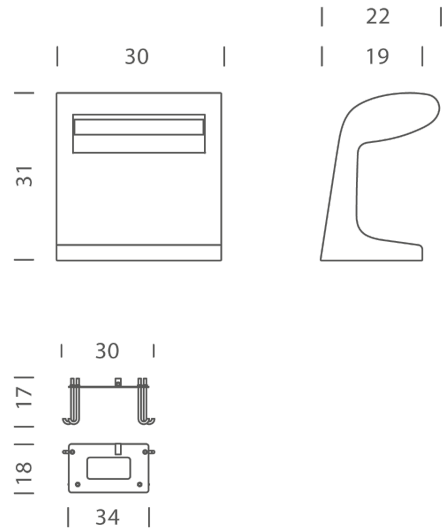

NE LT/BORNE/OUT/SM

Borne Beton Outdoor Petite Lamp

by Le Corbusier

Mini version of the classic concrete floor/table lamp designed by Le Corbusier. Originally conceived for the Unite d'habitation de Marseille and for Bhakra Dam, Sukhna Dam in India in 1952. Equipped with LED light source which produces a warm indirect light. The fitting is IP44 with IP65 cable for outdoor lighting applications. Handcrafted in Italy. Outdoor version includes vandal proof fixing plate (zinc plated steel).

Designer	Le Corbusier
Supplier	Nemo
Country	Italy
SKU	NE LT/BORNE/OUT/SM
Size	Small

Product Dimensions

Weight	13.5kg	Materials	Concrete	Source	19.2W LED
Colour Temp	3000K	Output	960lm	CRI	80
Emission	direct	IP Rating	IP44	Dimming	No
Notes	Handcrafted (Subtle variations between pieces to be expected)				