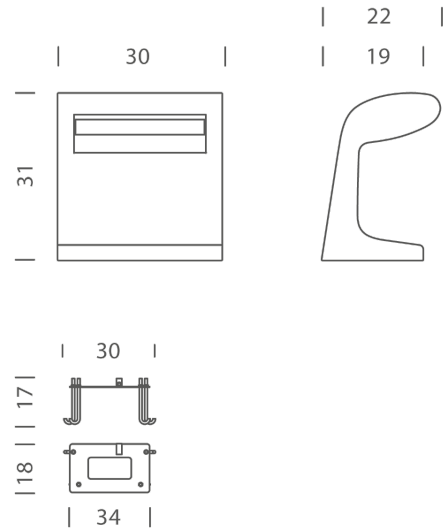

NE LT/BORNE/OUT/SM

Borne Beton Outdoor Petite Lamp

by Le Corbusier

Mini version of the classic concrete floor/table lamp designed by Le Corbusier. Originally conceived for the Unite d'habitation de Marseille and for Bhakra Dam, Sukhna Dam in India in 1952. Equipped with LED light source which produces a warm indirect light. The fitting is IP44 with IP65 cable for outdoor lighting applications. Handcrafted in Italy. Outdoor version includes vandal proof fixing plate (zinc plated steel).

Designer	Le Corbusier
Supplier	Nemo
Country	Italy
SKU	NE LT/BORNE/OUT/SM
Size	Small

Product Dimensions

Weight	13.5kg	Materials	Concrete	Source	19.2W LED
Colour Temp	3000K	Output	960lm	CRI	80
Emission	direct	IP Rating	IP44	Dimming	No
Notes	Handcrafted (Subtle variations between pieces to be expected)				