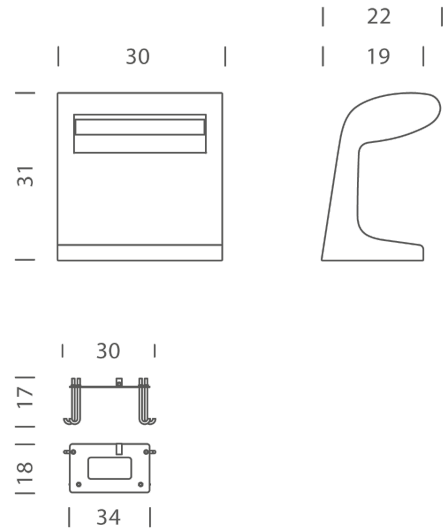

NE LT/BORNE/OUT/SM

Borne Beton Outdoor Petite Lamp

by Le Corbusier

Mini version of the classic concrete floor/table lamp designed by Le Corbusier. Originally conceived for the Unite d'habitation de Marseille and for Bhakra Dam, Sukhna Dam in India in 1952. Equipped with LED light source which produces a warm indirect light. The fitting is IP44 with IP65 cable for outdoor lighting applications. Handcrafted in Italy. Outdoor version includes vandal proof fixing plate (zinc steel).

Designer	Le Corbusier
Supplier	Nemo
Country	Italy
SKU	NE LT/BORNE/OUT/SM
Size	Small

Product Dimensions

Weight	13.5kg	Materials	Concrete	Source	19.2W LED
Colour Temp	3000K	Output	960lm	CRI	80
Emission	direct	IP Rating	IP44	Dimming	No
Notes	Handcrafted (Subtle variations between pieces to be expected)				