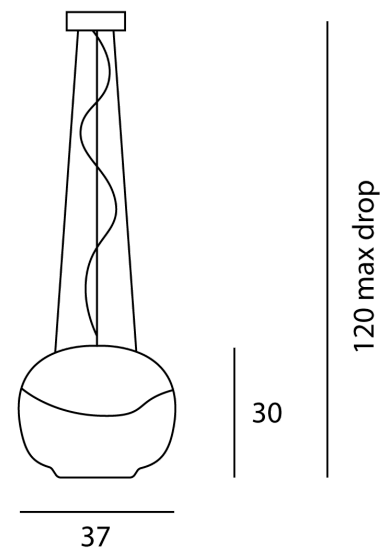

VI S/MIRAGE/SM

Mirage Pendant Light

by Giovanni Barbato

With Mirage, Giovanni Barbato gives glass the visual preponderance it deserves by removing everything that does not belong. This lighting system is all about simplicity and elegance with the soft lines of its curvilinear design. Mouth blown glass directs and spreads the LED light source in any environment, emphasizing its brightness.

Designer	Giovanni Barbato
Supplier	Vistosi
Country	Italy
SKU	VI S/MIRAGE/SM
Finish	Smoke

Product Dimensions

Weight	5.5kg
Colour Temp	3000K
Dimming	PHASE

Materials	Blown Glass
Output	1300lm

Source	17.5W LED
IP Rating	IP20