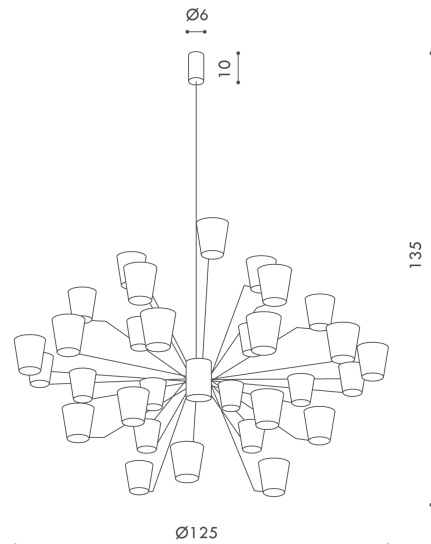

IC S/CANALETTO/30S/PW/SM

Canaletto 30 Light Chandelier

by Marco Pagnoncelli

The Canaletto 30 Light Chandelier from Icone Luce takes inspiration from the past to create a chandelier for modern spaces. A smooth metal frame supports 30 fine glass shades, recalling the aesthetics of art deco era light fixtures. Each shade arm is adjustable, allowing for custom formations. The Canaletto is well suited for feature lighting applications, providing a space with an elegant focal point. Available in painted pewter body with smoked glass diffusers, or brushed brass body with crystal glass diffusers. Manufactured in Italy to the highest quality.

Designer	Marco Pagnoncelli
Supplier	Icone
Country	Italy
SKU	IC S/CANALETTO/30S/PW/SM
Finish	Pewter/Smoked

Product Dimensions

Materials	Glass	Source	30 x 4.5W LED (135W total)	Colour Temp	3000K
Output	10500lm (total)	Dimming	No		