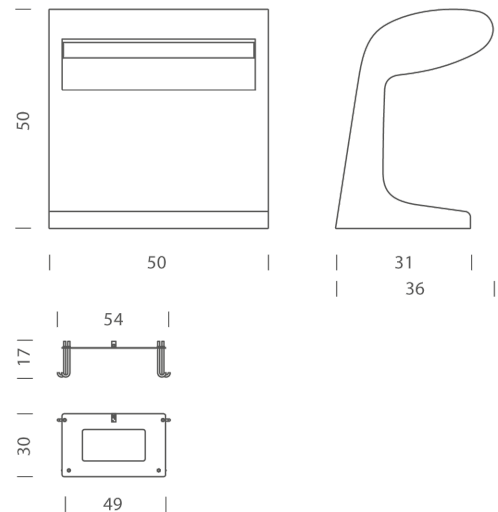

NE LT/BORNE/OUT/LRG

Borne Beton Outdoor Grande Lamp

by Le Corbusier

Classic concrete floor/table lamp designed by Le Corbusier. Originally conceived for the Unite d'habitation de Marseille and for Bhakra Dam, Sukhna Dam in India in 1952. Equipped with LED light source which produces a warm indirect light. The fitting is IP44 with IP65 cable for outdoor lighting applications. Handcrafted in Italy. Outdoor version includes vandal proof fixing plate (zinc plated steel).

Designer	Le Corbusier
Supplier	Nemo
Country	Italy
SKU	NE LT/BORNE/OUT/LRG
Size	Large

Product Dimensions

Weight	53kg	Materials	Concrete	Source	38.4W LED
Colour Temp	3000K	Output	1920lm	CRI	80
Emission	direct	IP Rating	IP44	Dimming	No
Notes	Handcrafted (Subtle variations between pieces to be expected)				