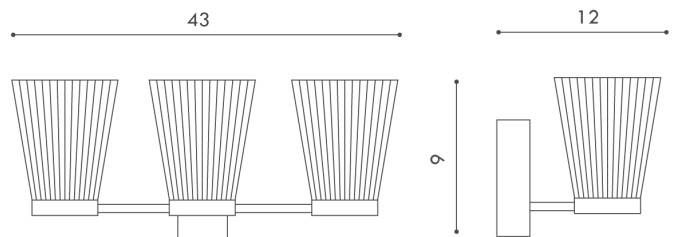

## Canaletto Triple Wall Light

by Marco Pagnoncelli

The Canaletto triple wall light from Icone Luce takes inspiration from the past to create a wall fitting for contemporary spaces. A smooth metal base supports three fine glass shades, recalling the elegance of art deco era light fixtures. The Canaletto is well suited to a variety of interior spaces, providing a warm ambient light. Available in painted pewter body with smoked glass diffuser, or brushed brass body with crystal glass diffuser. Manufactured in Italy to the highest quality.

### Product Dimensions

<b>Materials</b>	Glass	<b>Source</b>	3 x 4.5W LED	<b>Colour Temp</b>	3000K
<b>Output</b>	1050lm (total)	<b>Dimming</b>	No		