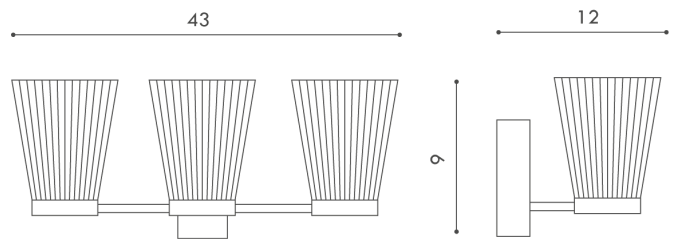

IC A/CANALETTO/3/BRZ/CR

Canaletto Triple Wall Light

by Marco Pagnoncelli

The Canaletto triple wall light from Icone Luce takes inspiration from the past to create a wall fitting for contemporary spaces. A smooth metal base supports three fine glass shades, recalling the elegance of art deco era light fixtures. The Canaletto is well suited to a variety of interior spaces, providing a warm ambient light. Available in painted pewter body with smoked glass diffuser, or brushed brass body with crystal glass diffuser. Manufactured in Italy to the highest quality.

Designer	Marco Pagnoncelli
Supplier	Icone
Country	Italy
SKU	IC A/CANALETTO/3/BRZ/CR
Finish	Bronze/Crystal

Product Dimensions

Materials	Glass	Source	3 x 4.5W LED	Colour Temp	3000K
Output	1050lm (total)	Dimming	No		