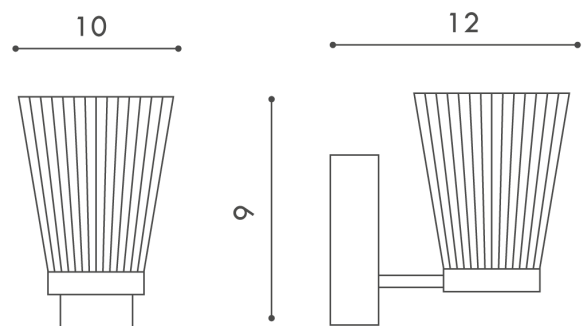

IC A/CANALETTO/BRZ/CR

Canaletto Wall Light

by Marco Pagnoncelli

The Canaletto wall light from Icone Luce takes inspiration from the past to create a wall fitting for contemporary spaces. A smooth metal base supports the fine glass shade, recalling the elegance of art deco era light fixtures. The Canaletto is for creating lighting accents in a room or hallway, providing a soft ambient light. Available in painted pewter body with smoked glass diffuser, or brushed brass body with crystal glass diffuser. Made in Italy to the highest quality.

Designer	Marco Pagnoncelli
Supplier	Icone
Country	Italy
SKU	IC A/CANALETTO/BRZ/CR
Finish	Bronze/Crystal

Product Dimensions

Materials	Glass	Source	4.5W LED	Colour Temp	3000K
Output	350lm	Dimming	No		