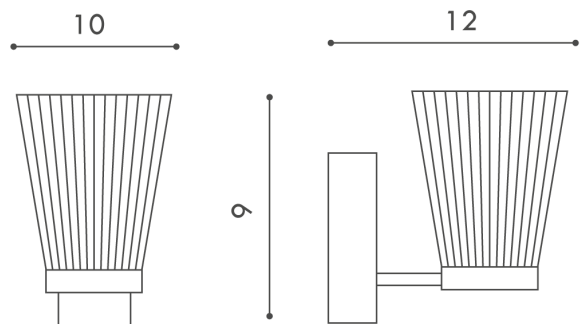

## Canaletto Wall Light

by Marco Pagnoncelli

The Canaletto wall light from Icone Luce takes inspiration from the past to create a wall fitting for contemporary spaces. A smooth metal base supports the fine glass shade, recalling the elegance of art deco era light fixtures. The Canaletto is for creating lighting accents in a room or hallway, providing a soft ambient light. Available in painted pewter body with smoked glass diffuser, or brushed brass body with crystal glass diffuser. Made in Italy to the highest quality.

<b>Designer</b>	Marco Pagnoncelli
<b>Supplier</b>	Icone
<b>Country</b>	Italy
<b>SKU</b>	IC A/CANALETTO/BRZ/CR
<b>Finish</b>	Bronze/Crystal

Product Dimensions

<b>Materials</b>	Glass	<b>Source</b>	4.5W LED	<b>Colour Temp</b>	3000K
<b>Output</b>	350lm	<b>Dimming</b>	No		