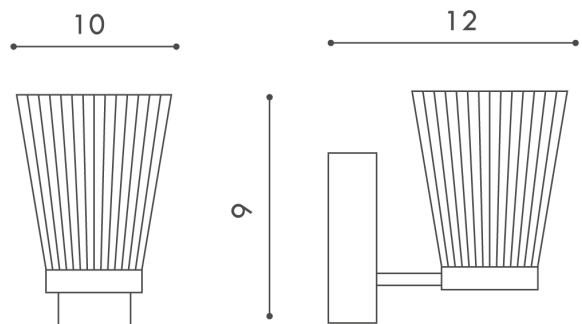

IC A/CANALETTO/BRZ/CR

Canaletto Wall Light

by Marco Pagnoncelli

The Canaletto wall light from Icone Luce takes inspiration from the past to create a wall fitting for contemporary spaces. A smooth metal base supports the fine glass shade, recalling the elegance of art deco era light fixtures. The Canaletto is for creating lighting accents in a room or hallway, providing a soft ambient light. Available in painted pewter body with smoked glass diffuser, or brushed brass body with crystal glass diffuser. Made in Italy to the highest quality.

Designer	Marco Pagnoncelli
Supplier	Icone
Country	Italy
SKU	IC A/CANALETTO/BRZ/CR
Finish	Bronze/Crystal

Product Dimensions

Materials	Glass	Source	4.5W LED	Colour Temp	3000K
Output	350lm	Dimming	No		