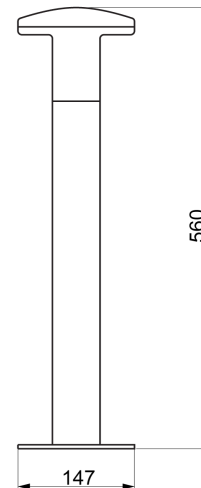

Alpa-Tea Outdoor Bollard Light

by Studio Italia

Hard wearing exterior bollard light with IP56 rated and salt resistant silver finish. Designed for illuminating outdoor paths and walkways. Takes 1 x E27 23W (Max) globe.

Supplier	Studio Italia
Country	China
SKU	CG PT/ALPA/MED
Size	Medium

Product Dimensions

Materials	Metal	Source	1 x E27 23W (Max)	IP Rating	IP56
Dimming	Dependent on globe				