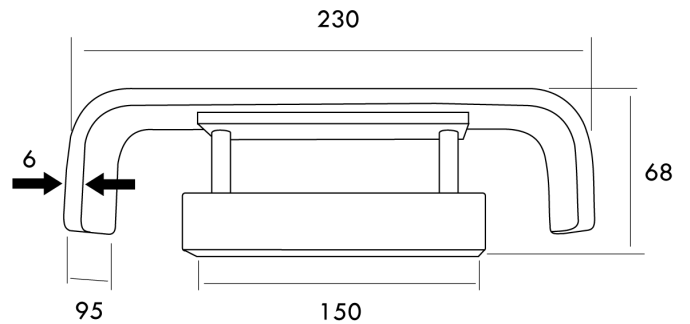

Stira Wall Light

by

Stira is a minimalist contemporary wall light which provides indirect illumination via a dimmable 9W LED source. Available with plywood or aluminium cover for a simple, modern look.

Supplier	Studio Italia
Country	China
SKU	CG A/STIRA/9W/GREY-BROWN
Finish	Grey Brown

Product Dimensions

Materials	Plywood
Output	550lm
Dimming	PHASE

Source	9W LED
CRI	>90

Colour Temp	3000K
IP Rating	IP20