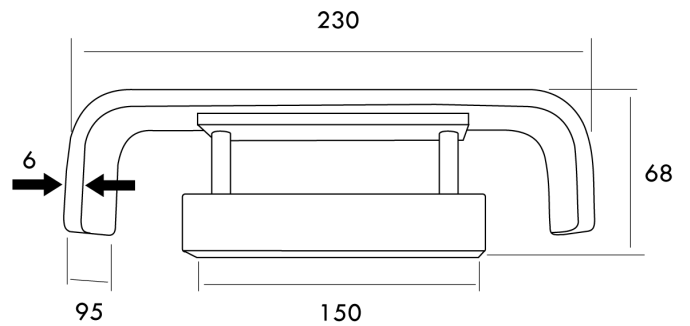

## Stira Wall Light

by

Stira is a minimalist contemporary wall light which provides indirect illumination via a dimmable 9W LED source. Available with plywood or aluminium cover for a simple, modern look.

Product Dimensions

|                  |         |               |        |                    |       |
|------------------|---------|---------------|--------|--------------------|-------|
| <b>Materials</b> | Plywood | <b>Source</b> | 9W LED | <b>Colour Temp</b> | 3000K |
| <b>Output</b>    | 550lm   | <b>CRI</b>    | >90    | <b>IP Rating</b>   | IP20  |
| <b>Dimming</b>   | PHASE   |               |        |                    |       |