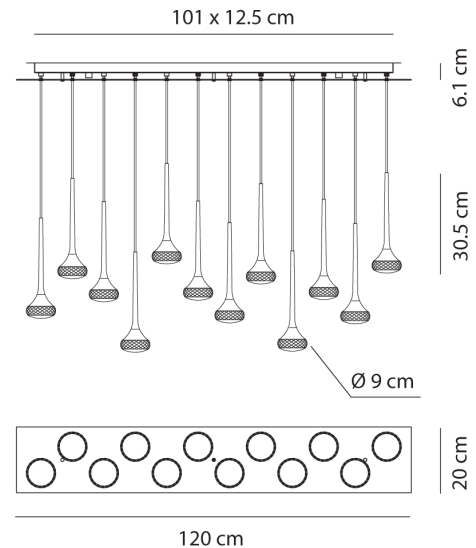

## Fairy 12L Pendant

by Manuel & Vanessa Vivian

Adorn your space with the Fairy 12L Pendant. An elegant composition of pendants with chromed metal frame and fine glass diffusers, suspended from a round central base. Available in several colours in round or rectangle version. Each pendant features a built-in LED light source with a diffused warm emission.

<b>Designer</b>	Manuel & Vanessa Vivian
<b>Supplier</b>	Axo Light
<b>Country</b>	Italy
<b>SKU</b>	AX S/FAIRY/RECT/12/GR
<b>Finish</b>	Grey
<b>Size</b>	Rectangle

### Product Dimensions

<b>Weight</b>	14kg
<b>Colour Temp</b>	2700K
<b>IP Rating</b>	IP20

<b>Materials</b>	Glass
<b>Output</b>	12 x 478lm
<b>Dimming</b>	1-10v

<b>Source</b>	12 x 6.2W LED
<b>CRI</b>	90