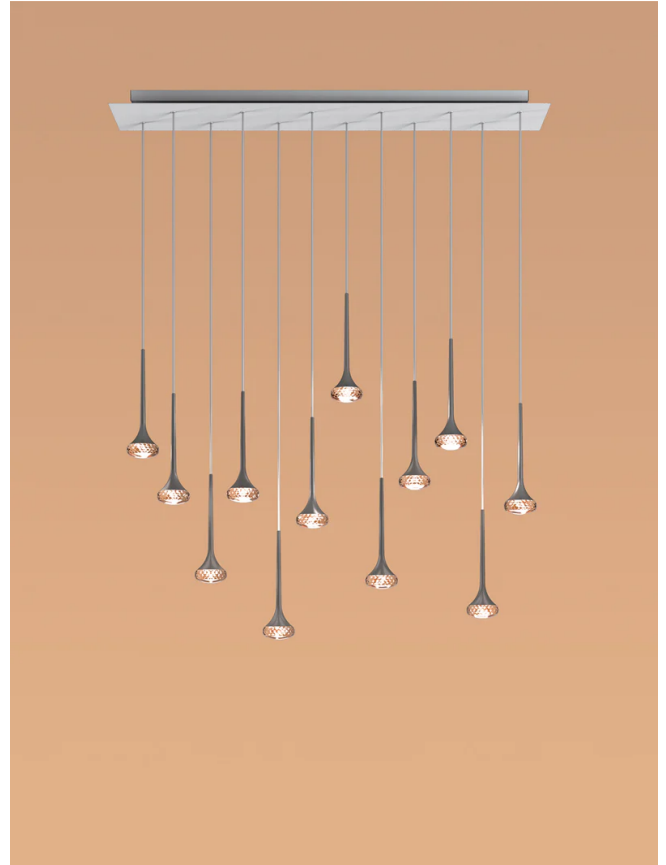

AX S/FAIRY/RECT/12/GR

## Fairy 12L Pendant

by Manuel & Vanessa Vivian

Adorn your space with the Fairy 12L Pendant. An elegant composition of pendants with chromed metal frame and fine glass diffusers, suspended from a round central base. Available in several colours in round or rectangle version. Each pendant features a built-in LED light source with a diffused warm emission.

<b>Designer</b>	Manuel & Vanessa Vivian
<b>Supplier</b>	Axo Light
<b>Country</b>	Italy
<b>SKU</b>	AX S/FAIRY/RECT/12/GR
<b>Finish</b>	Grey
<b>Size</b>	Rectangle

### Product Dimensions

<b>Weight</b>	14kg
<b>Colour Temp</b>	2700K
<b>IP Rating</b>	IP20

<b>Materials</b>	Glass
<b>Output</b>	12 x 478lm
<b>Dimming</b>	1-10v

<b>Source</b>	12 x 6.2W LED
<b>CRI</b>	90