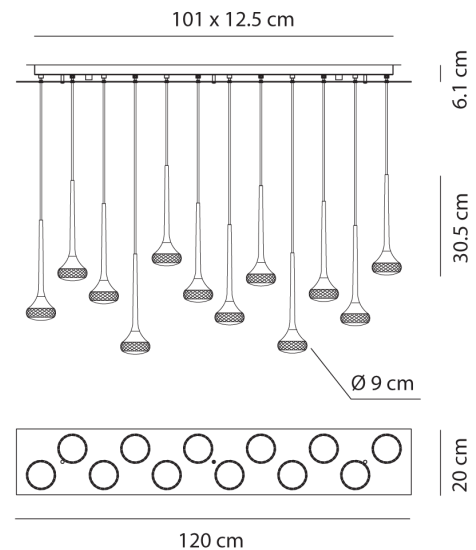

## Fairy 12L Pendant

by Manuel & Vanessa Vivian

Adorn your space with the Fairy 12L Pendant. An elegant composition of pendants with chromed metal frame and fine glass diffusers, suspended from a round central base. Available in several colours in round or rectangle version. Each pendant features a built-in LED light source with a diffused warm emission.

<b>Designer</b>	Manuel & Vanessa Vivian
<b>Supplier</b>	Axo Light
<b>Country</b>	Italy
<b>SKU</b>	AX S/FAIRY/RECT/12/GR
<b>Finish</b>	Grey
<b>Size</b>	Rectangle

### Product Dimensions

<b>Weight</b>	14kg
<b>Colour Temp</b>	2700K
<b>IP Rating</b>	IP20

<b>Materials</b>	Glass
<b>Output</b>	12 x 478lm
<b>Dimming</b>	1-10v

<b>Source</b>	12 x 6.2W LED
<b>CRI</b>	90