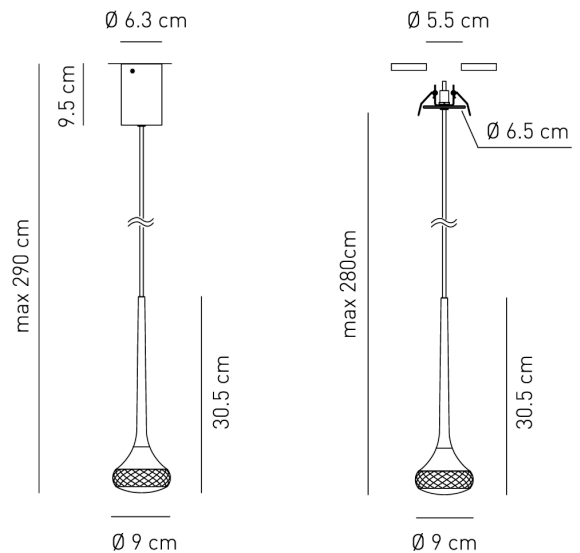

## Fairy Single Pendant

by Manuel & Vanessa Vivian

Adorn your space with the Fairy Pendant Light. A collection of elegant suspension lamps with chromed metal frame and fine glass diffuser. Available in several colours with canopy or recessed base. Built-in LED light source with a diffused warm emission.

### Product Dimensions

<b>Weight</b>	0.9kg
<b>Colour Temp</b>	2700K
<b>IP Rating</b>	IP20

<b>Materials</b>	Glass
<b>Output</b>	478lm

<b>Source</b>	6.2W LED
<b>CRI</b>	90