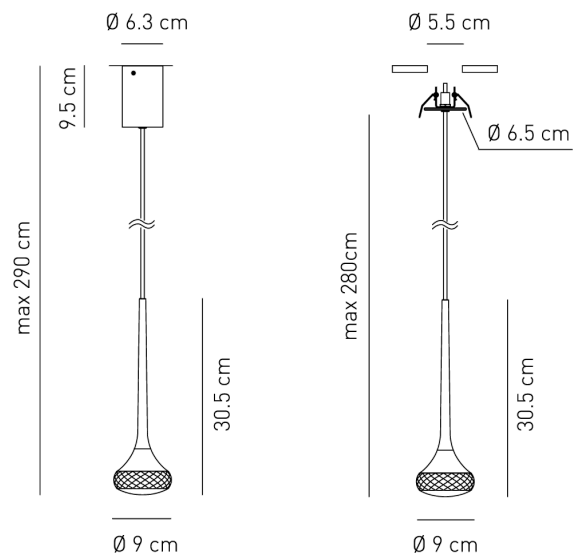

## Fairy Single Pendant

by Manuel & Vanessa Vivian

Adorn your space with the Fairy Pendant Light. A collection of elegant suspension lamps with chromed metal frame and fine glass diffuser. Available in several colours with canopy or recessed base. Built-in LED light source with a diffused warm emission.

### Product Dimensions

<b>Weight</b>	0.9kg
<b>Colour Temp</b>	2700K
<b>IP Rating</b>	IP20

<b>Materials</b>	Glass
<b>Output</b>	478lm

<b>Source</b>	6.2W LED
<b>CRI</b>	90