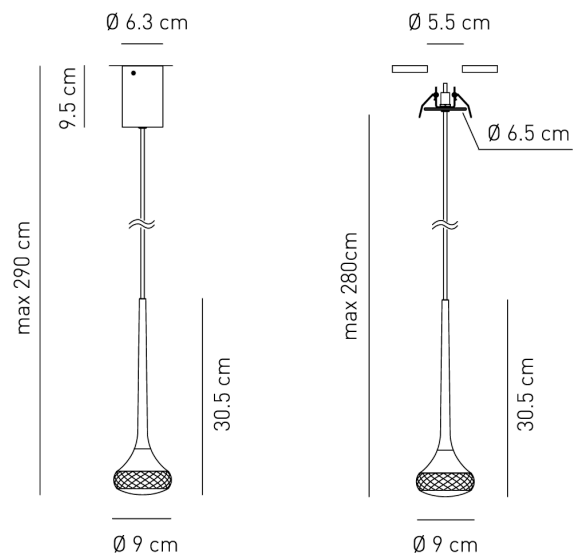

## Fairy Single Pendant

by Manuel & Vanessa Vivian

Adorn your space with the Fairy Pendant Light. A collection of elegant suspension lamps with chromed metal frame and fine glass diffuser. Available in several colours with canopy or recessed base. Built-in LED light source with a diffused warm emission.

### Product Dimensions

<b>Weight</b>	1.1kg
<b>Colour Temp</b>	2700K
<b>IP Rating</b>	IP20

<b>Materials</b>	Glass
<b>Output</b>	478lm

<b>Source</b>	6.2W LED
<b>CRI</b>	90