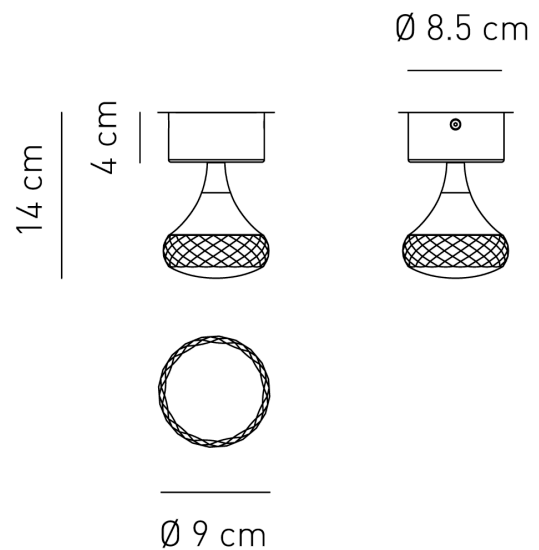

### Product Dimensions

<b>Weight</b>	0.9kg
<b>Colour Temp</b>	2700K
<b>IP Rating</b>	IP20

<b>Materials</b>	Glass
<b>Output</b>	478lm

<b>Source</b>	6.2W LED
<b>CRI</b>	90