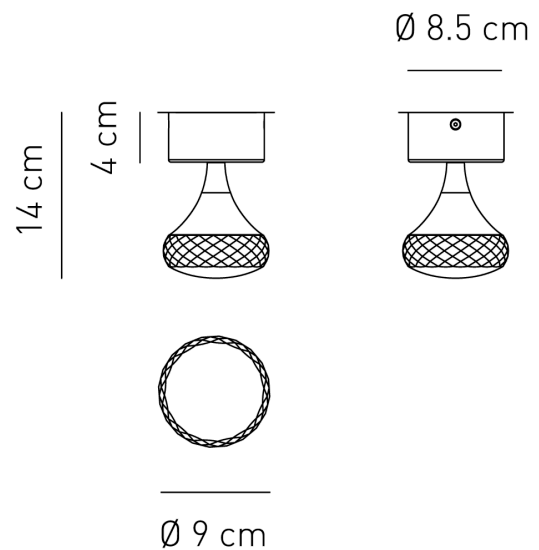

AX PL/FAIRY/CR

Fairy Ceiling Lamp

by Manuel & Vanessa Vivian

Adorn your space with the Fairy. A collection of ceiling lights with chromed metal frame and fine glass diffuser. Available in several colours. Built-in LED light source with a diffused warm emission.

Designer	Manuel & Vanessa Vivian
Supplier	Axo Light
Country	Italy
SKU	AX PL/FAIRY/CR
Finish	Crystal

Product Dimensions

Weight	0.9kg
Colour Temp	2700K
IP Rating	IP20

Materials	Glass
Output	478lm

Source	6.2W LED
CRI	90