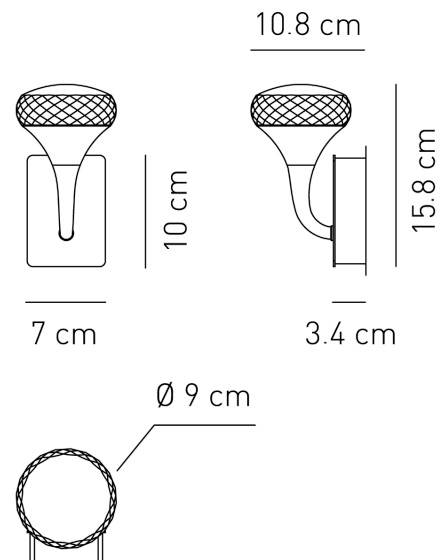

AX A/FAIRY/GR

Fairy Wall Light

by Manuel & Vanessa Vivian

Adorn your wall with the elegant Fairy Wall Light. A collection of wall lamps with chromed metal frame and fine glass diffuser. Available in several colours. Built-in LED light source with a diffused warm emission.

Designer	Manuel & Vanessa Vivian
Supplier	Axo Light
Country	Italy
SKU	AX A/FAIRY/GR
Finish	Grey

Product Dimensions

Weight	1kg	Materials	Glass	Source	6.2W LED
Colour Temp	2700K	Output	478lm	CRI	90
IP Rating	IP20				