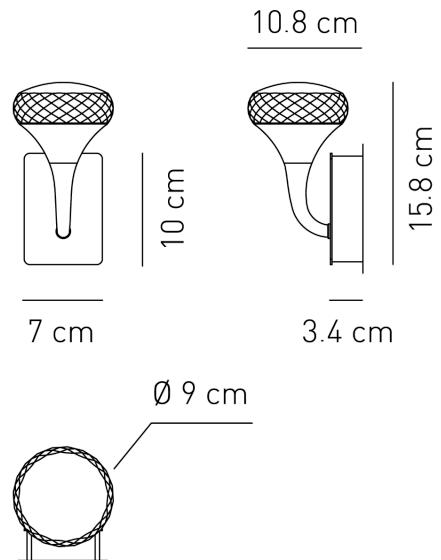

### Product Dimensions

<b>Weight</b>	1kg
<b>Colour Temp</b>	2700K
<b>IP Rating</b>	IP20

<b>Materials</b>	Glass
<b>Output</b>	478lm

<b>Source</b>	6.2W LED
<b>CRI</b>	90