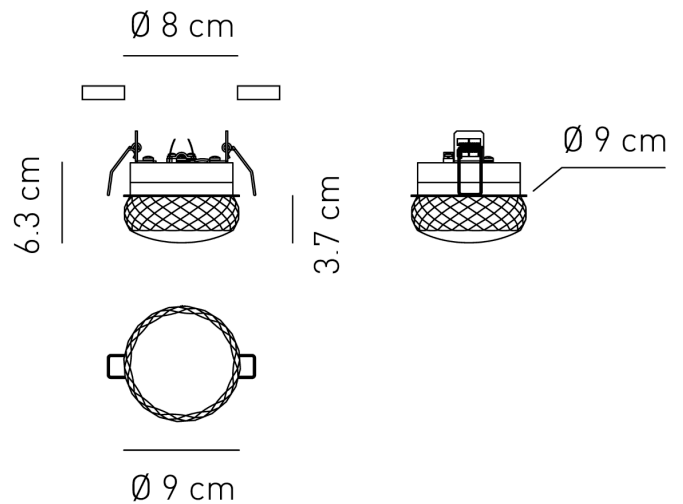

AX FA/FAIRY/GR

Fairy Flush Ceiling Light

by Manuel & Vanessa Vivian

Adorn your ceiling with the Fairy Flush Ceiling Light. A collection of recessed ceiling lights with chromed metal frame and fine glass diffuser. Available in several colours. Built-in LED light source with a diffused warm emission.

Designer	Manuel & Vanessa Vivian
Supplier	Axo Light
Country	Italy
SKU	AX FA/FAIRY/GR
Finish	Grey

Product Dimensions

Weight	0.85kg	Materials	Glass	Source	6.2W LED
Colour Temp	2700K	Output	478lm	CRI	90
IP Rating	IP20				