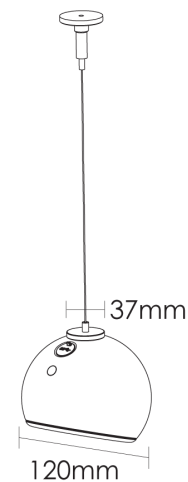

Mag Pendant

by

Mag is a portable, rechargeable LED light for the modern home. Mag attaches to its base through a strong magnetic contact, allowing the light to be adjusted to any angle while being easy to remove when it is needed elsewhere. Mag is equipped with a built-in 1.5W LED and features a 3-step dimmer switch. Powered by a rechargeable lithium battery which provides a up to 5hrs illumination on full power, or up to 20hrs on low. Rechargeable via a standard USB type-C cable. An impeccable build quality with a class III IP44 rating means Mag is water resistant and can be used as a temporary outdoor light for camping or the patio. Pendant lamp version includes the Mag light and hanging pendant base.

Supplier	Studio Italia
Country	China
SKU	CG S/MAG/PORTABLE
Finish	Black

Product Dimensions

Source	1.5W LED	Colour Temp	2700K	Output	100lm
CRI	80	IP Rating	IP44	Dimming	3-step dimmer switch on body
Notes	Rechargeable, portable, attaches to base via magnetic contact				