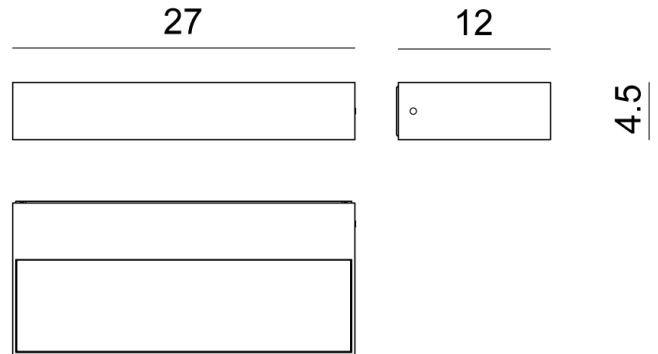

## InOut Wall Light

by

InOut Wall Light is an LED wall lamp with a clear-cut profile. With an IP rating of 65, InOut is the perfect lamp for both indoor and outdoor use. Aluminium body with two glass plates which shield the direct LED light and diffuse it evenly throughout the space. InOut W1 emits light in a single direction (up or down) while W2 emits up and down.

<b>Supplier</b>	Rotaliana
<b>Country</b>	Italy
<b>SKU</b>	RO A/INOUT/W2/IN/DIM/WH
<b>Version</b>	W2 - Up & Down

### Product Dimensions

<b>Weight</b>	2.19kg
<b>Colour Temp</b>	3000K
<b>Emission</b>	2 directions (up and down)

<b>Materials</b>	Aluminium
<b>Output</b>	2000lm
<b>IP Rating</b>	IP65

<b>Source</b>	29W LED
<b>CRI</b>	90