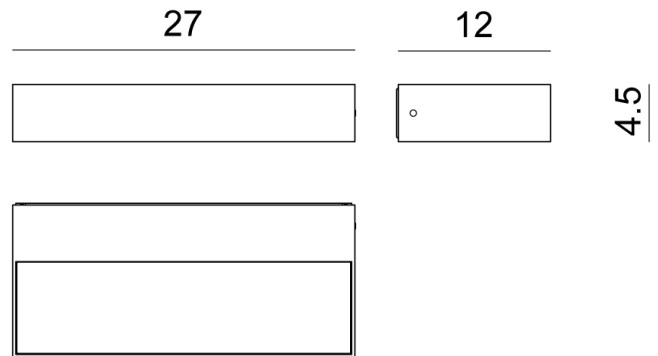

RO A/INOUT/W2/IN/DIM/WH

InOut Wall Light

by

InOut Wall Light is an LED wall lamp with a clear-cut profile. With an IP rating of 65, InOut is the perfect lamp for both indoor and outdoor use. Aluminium body with two glass plates which shield the direct LED light and diffuse it evenly throughout the space. InOut W1 emits light in a single direction (up or down) while W2 emits up and down.

Supplier	Rotaliana
Country	Italy
SKU	RO A/INOUT/W2/IN/DIM/WH
Version	W2 - Up & Down

Product Dimensions

Weight	2.19kg
Colour Temp	3000K
Emission	2 directions (up and down)

Materials	Aluminium
Output	2000lm
IP Rating	IP65