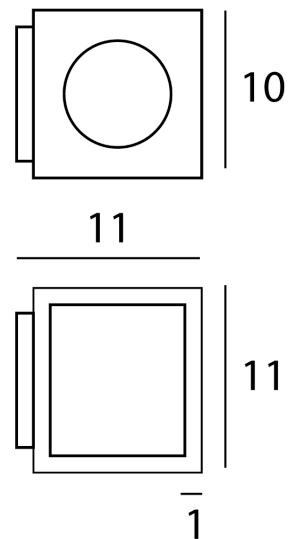

IC A/CUBO/20/TIT/WH

Cubo Wall Lamp

by Marco Pagnoncelli

Cubo wall lamp in extruded aluminium features a minimalist design for contemporary lighting applications. Can be installed vertically or horizontally. Available in titanium exterior with white interior finish.

Designer	Marco Pagnoncelli
Supplier	Icone
Country	Italy
SKU	IC A/CUBO/20/TIT/WH
Finish	Titanium

Product Dimensions

Materials	Aluminium	Source	20W LED	Colour Temp	3000K
Output	1400lm	Dimming	No		