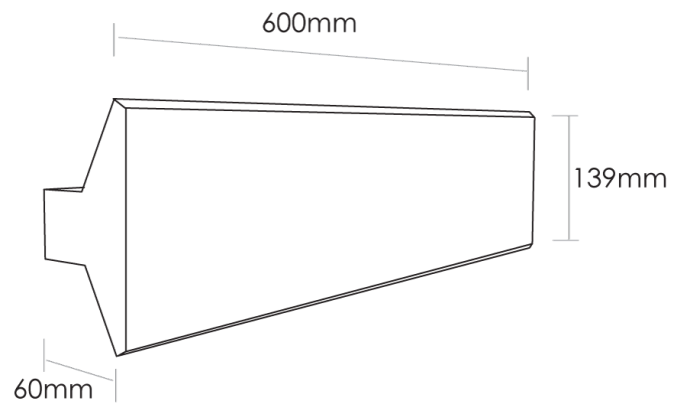

Supplier	Studio Italia
Country	China
SKU	SI A/LONG/60/BLACK
Finish	Black

Product Dimensions