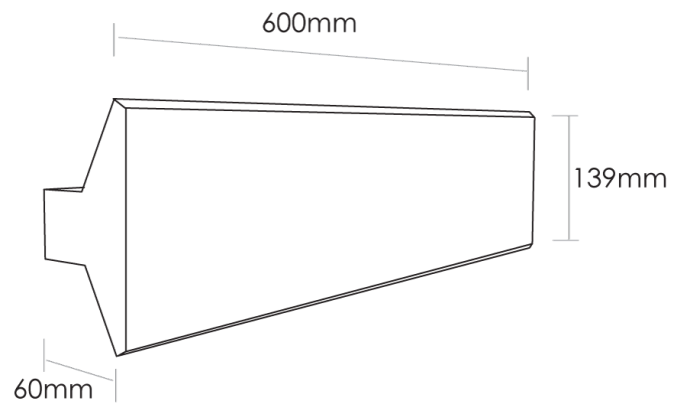

## Long 60 Wall Light

by

Long wall light provides indirect lighting in a minimalist contemporary form. Equipped with two inbuilt 12W SMD LED strips with a total 2600lm output. Leading and trailing edge dimmable. Available in black or white finish.

<b>Supplier</b>	Studio Italia
<b>Country</b>	China
<b>SKU</b>	SI A/LONG/60/BLACK
<b>Finish</b>	Black

Product Dimensions

<b>Materials</b>	Aluminium, Iron	<b>Source</b>	2 x 12W LED	<b>Colour Temp</b>	3000K
<b>Output</b>	2600lm	<b>CRI</b>	80	<b>Emission</b>	Indirect
<b>IP Rating</b>	IP20	<b>Dimming</b>	TRIAC		