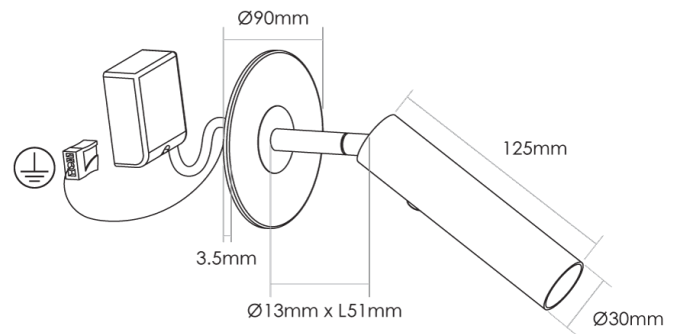

SI A/MILAN/5W/WHITE

Milan Bedside Spot Light

by

Milan bed side spot light with flat canopy and inbuilt 5W LED. Designed specifically for bed side applications, Milan features a dimmer switch on an adjustable head for easy operation. Canopy cover attaches via magnetic contact. Available in black or white finish.

Supplier	Studio Italia
Country	China
SKU	SI A/MILAN/5W/WHITE
Finish	White

Product Dimensions

Materials	Aluminium, copper, iron
Output	400lm
IP Rating	IP20

Source	5W LED
CRI	>90
Dimming	Dimmer switch on head

Colour Temp	3000K
Emission	40 degree lens
Notes	Designed for the standard recessed box (68mm dia)