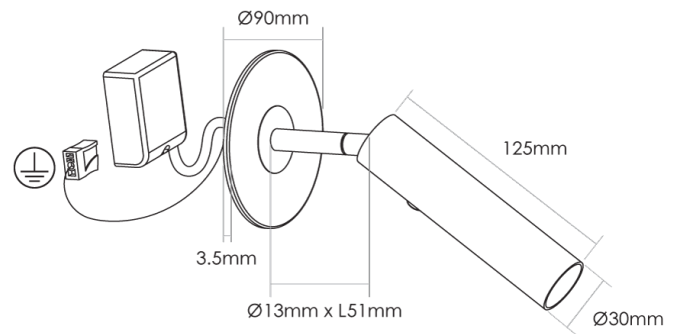

## Milan Bedside Spot Light

by Studio Italia

Milan bed side spot light with flat canopy and inbuilt 5W LED. Designed specifically for bed side applications, Milan features a dimmer switch on an adjustable head for easy operation. Canopy cover attaches via magnetic contact. Available in black or white finish.

<b>Supplier</b>	Studio Italia
<b>Country</b>	China
<b>SKU</b>	SI A/MILAN/5W/WHITE
<b>Finish</b>	White

### Product Dimensions

<b>Materials</b>	Aluminium, copper, iron
<b>Output</b>	400lm
<b>IP Rating</b>	IP20

<b>Source</b>	5W LED
<b>CRI</b>	>90
<b>Dimming</b>	Dimmer switch on head

<b>Colour Temp</b>	3000K
<b>Emission</b>	40 degree lens
<b>Notes</b>	Designed for the standard recessed box (68mm dia)