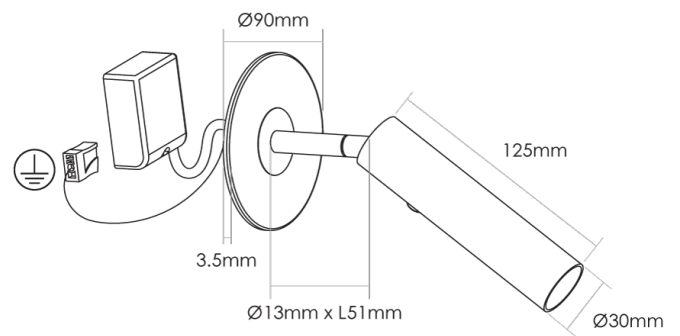

SI A/MILAN/5W/BLACK

Milan Bedside Spot Light

by

Milan bed side spot light with flat canopy and inbuilt 5W LED. Designed specifically for bed side applications, Milan features a dimmer switch on an adjustable head for easy operation. Canopy cover attaches via magnetic contact. Available in black or white finish.

Supplier	Studio Italia
Country	China
SKU	SI A/MILAN/5W/BLACK
Finish	Black

Product Dimensions

Materials	Aluminium, copper, iron	Source	5W LED	Colour Temp	3000K
Output	400lm	CRI	>90	Emission	40 degree lens
IP Rating	IP20	Dimming	Dimmer switch on head	Notes	Designed for the standard recessed box (68mm dia)