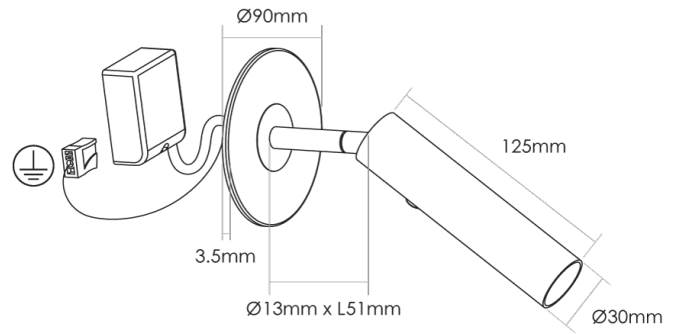

SI A/MILAN/5W/BLACK

Milan Bedside Spot Light

by

Milan bed side spot light with flat canopy and inbuilt 5W LED. Designed specifically for bed side applications, Milan features a dimmer switch on an adjustable head for easy operation. Canopy cover attaches via magnetic contact. Available in black or white finish.

Supplier	Studio Italia
Country	China
SKU	SI A/MILAN/5W/BLACK
Finish	Black

Product Dimensions

Materials	Aluminium, copper, iron
Output	400lm
IP Rating	IP20

Source	5W LED
CRI	>90
Dimming	Dimmer switch on head

Colour Temp	3000K
Emission	40 degree lens
Notes	Designed for the standard recessed box (68mm dia)