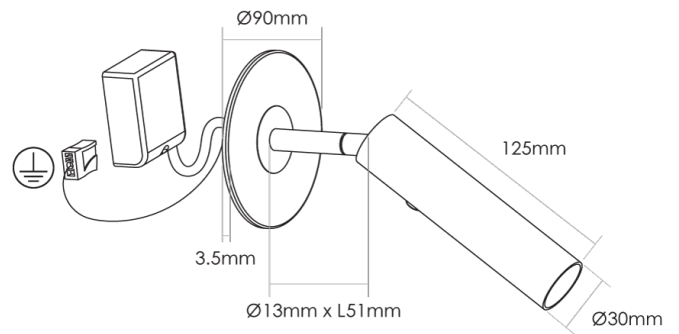

SI A/MILAN/5W/BLACK

Milan Bedside Spot Light

by Studio Italia

Milan bed side spot light with flat canopy and inbuilt 5W LED. Designed specifically for bed side applications, Milan features a dimmer switch on an adjustable head for easy operation. Canopy cover attaches via magnetic contact. Available in black or white finish.

Supplier	Studio Italia
Country	China
SKU	SI A/MILAN/5W/BLACK
Finish	Black

Product Dimensions

Materials	Aluminium, copper, iron
Output	400lm
IP Rating	IP20

Source	5W LED
CRI	>90
Dimming	Dimmer switch on head

Colour Temp	3000K
Emission	40 degree lens
Notes	Designed for the standard recessed box (68mm dia)