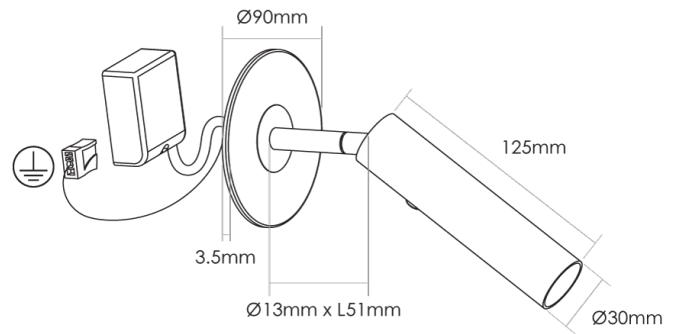

Milan Bedside Spot Light

by Studio Italia

Milan bed side spot light with flat canopy and inbuilt 5W LED. Designed specifically for bed side applications, Milan features a dimmer switch on an adjustable head for easy operation. Canopy cover attaches via magnetic contact. Available in black or white finish.

Supplier	Studio Italia
Country	China
SKU	CG A/MILAN/5W/BLACK
Finish	Black

Product Dimensions

Materials	Aluminium, copper, iron
Output	400lm
IP Rating	IP20

Source	5W LED
CRI	>90
Dimming	Dimmer switch on head

Colour Temp	3000K
Emission	40 degree lens
Notes	Designed for the standard recessed box (68mm dia)