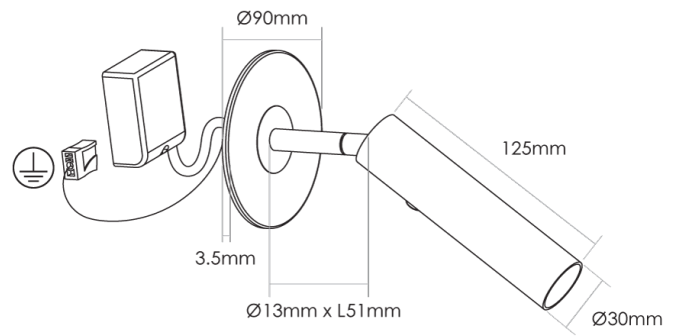

SI A/MILAN/5W/BLACK

Milan Bedside Spot Light

by

Milan bed side spot light with flat canopy and inbuilt 5W LED. Designed specifically for bed side applications, Milan features a dimmer switch on an adjustable head for easy operation. Canopy cover attaches via magnetic contact. Available in black or white finish.

Supplier	Studio Italia
Country	China
SKU	SI A/MILAN/5W/BLACK
Finish	Black

Product Dimensions

Materials	Aluminium, copper, iron
Output	400lm
IP Rating	IP20

Source	5W LED
CRI	>90
Dimming	Dimmer switch on head

Colour Temp	3000K
Emission	40 degree lens
Notes	Designed for the standard recessed box (68mm dia)