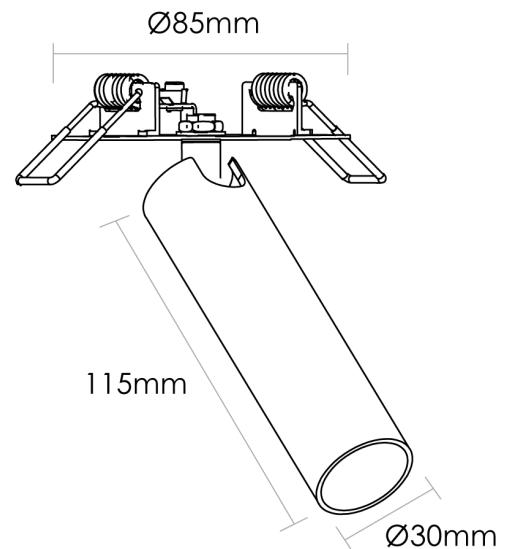

SI FA/MILAN/7.5W/WHITE

New Milan Spot Light

by

New Milan recessed ceiling spot light with flat canopy. Equipped with a 7.5W LED source, New Milan features an easy to style minimalist form. Leading and trailing edge dimmable. Available in white finish.

Supplier	Studio Italia
Country	China
SKU	SI FA/MILAN/7.5W/WHITE
Finish	White

Product Dimensions

Materials	Aluminium, copper, iron	Source	7.5W LED	Colour Temp	3000K
Output	520lm	CRI	>90	Emission	40 degree lens
Dimming	TRIAC	Notes	Remote driver with flat canopy, 68mm cutout		